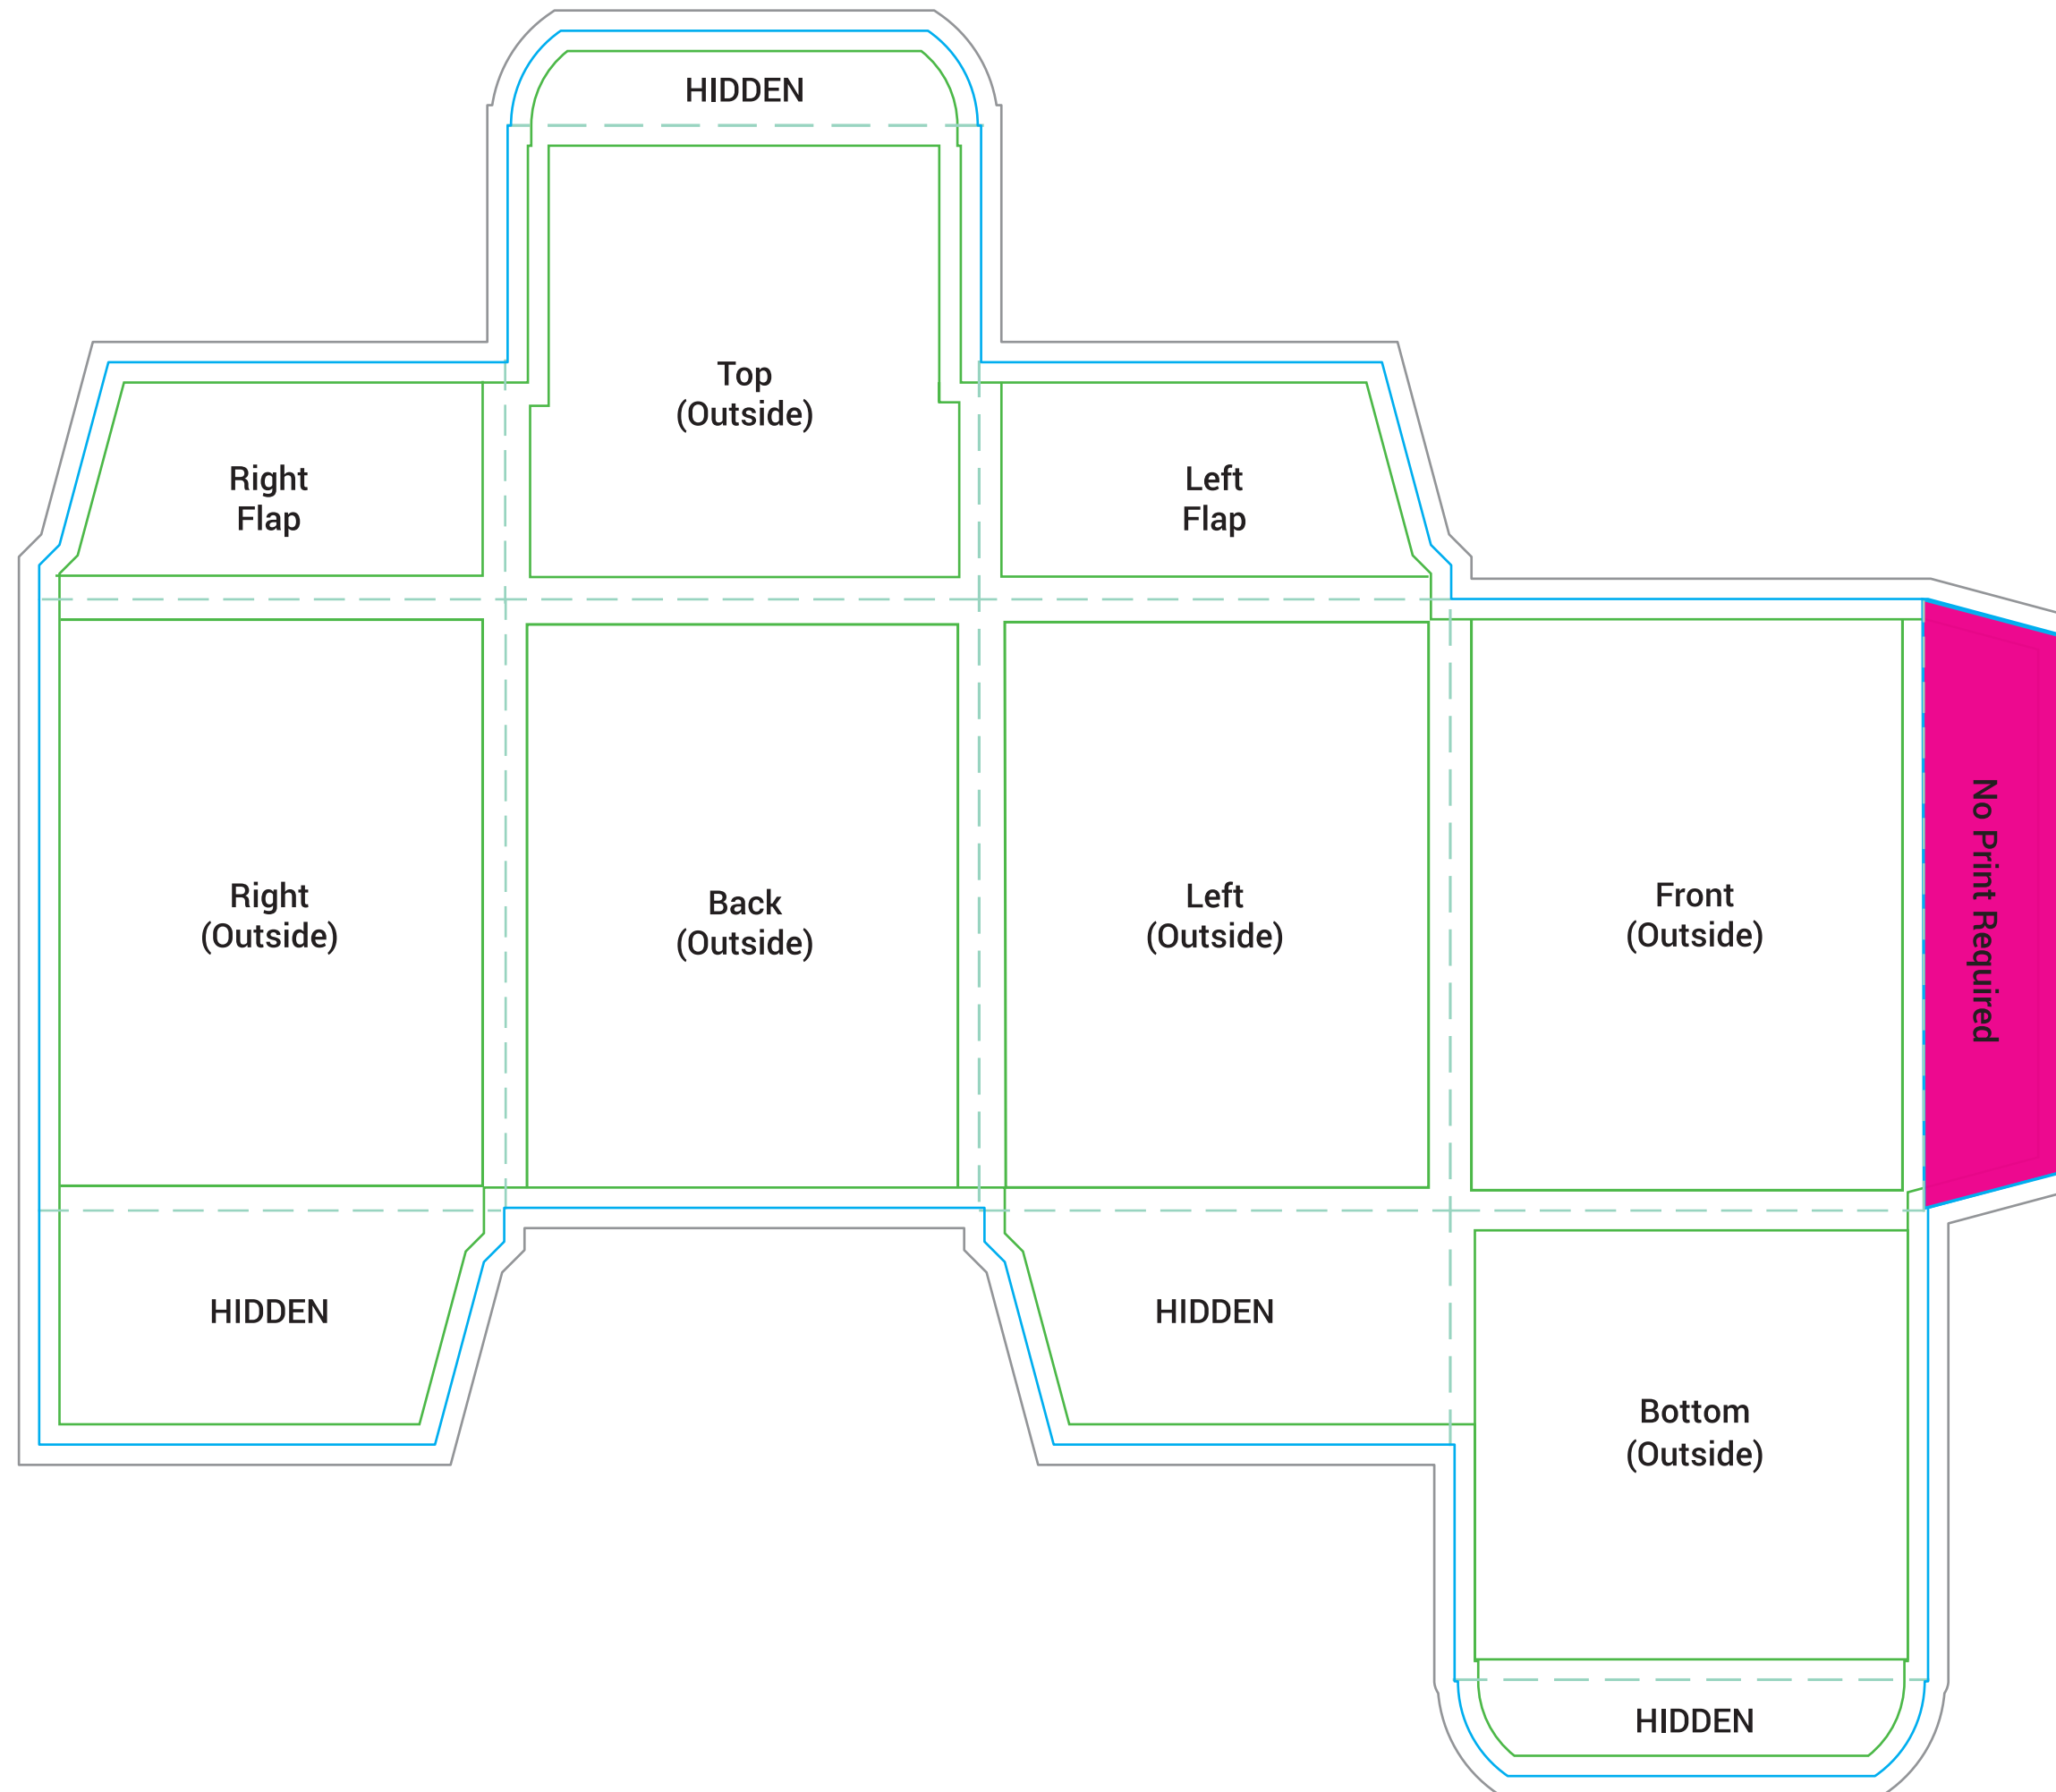

Outside of Box

Confectionery Box

70mm W x 70mm D x 90mm H
Artwork Template

IMPORTANT INFORMATION

(Failure to follow these instructions will slow the automatic processing of your job)

1. Do not modify the document size of this file.
2. Do not edit or remove locked layers.
3. Create your artwork on the 'Your Design' layer or on your own new layer.
4. Once your design is complete, ensure you convert all text to outlines & embed images.
5. **Save this file as a PDF** and upload on our file upload page after checking out.

- Bleed Area
- Finished Size
- Safe Artwork Area
- Fold
- No print

Inside of Box

For best results, keep the main box background to a solid colour or repeating pattern, and use the top inside panel for your logo and any text.

Confectionery Box

70mm W x 70mm D x 90mm H
Artwork Template

IMPORTANT INFORMATION

(Failure to follow these instructions will slow the automatic processing of your job)

1. Do not modify the document size of this file.
2. Do not edit or remove locked layers.
3. Create your artwork on the 'Your Design' layer or on your own new layer.
4. Once your design is complete, ensure you convert all text to outlines & embed images.
5. **Save this file as a PDF** and upload on our file upload page after checking out.