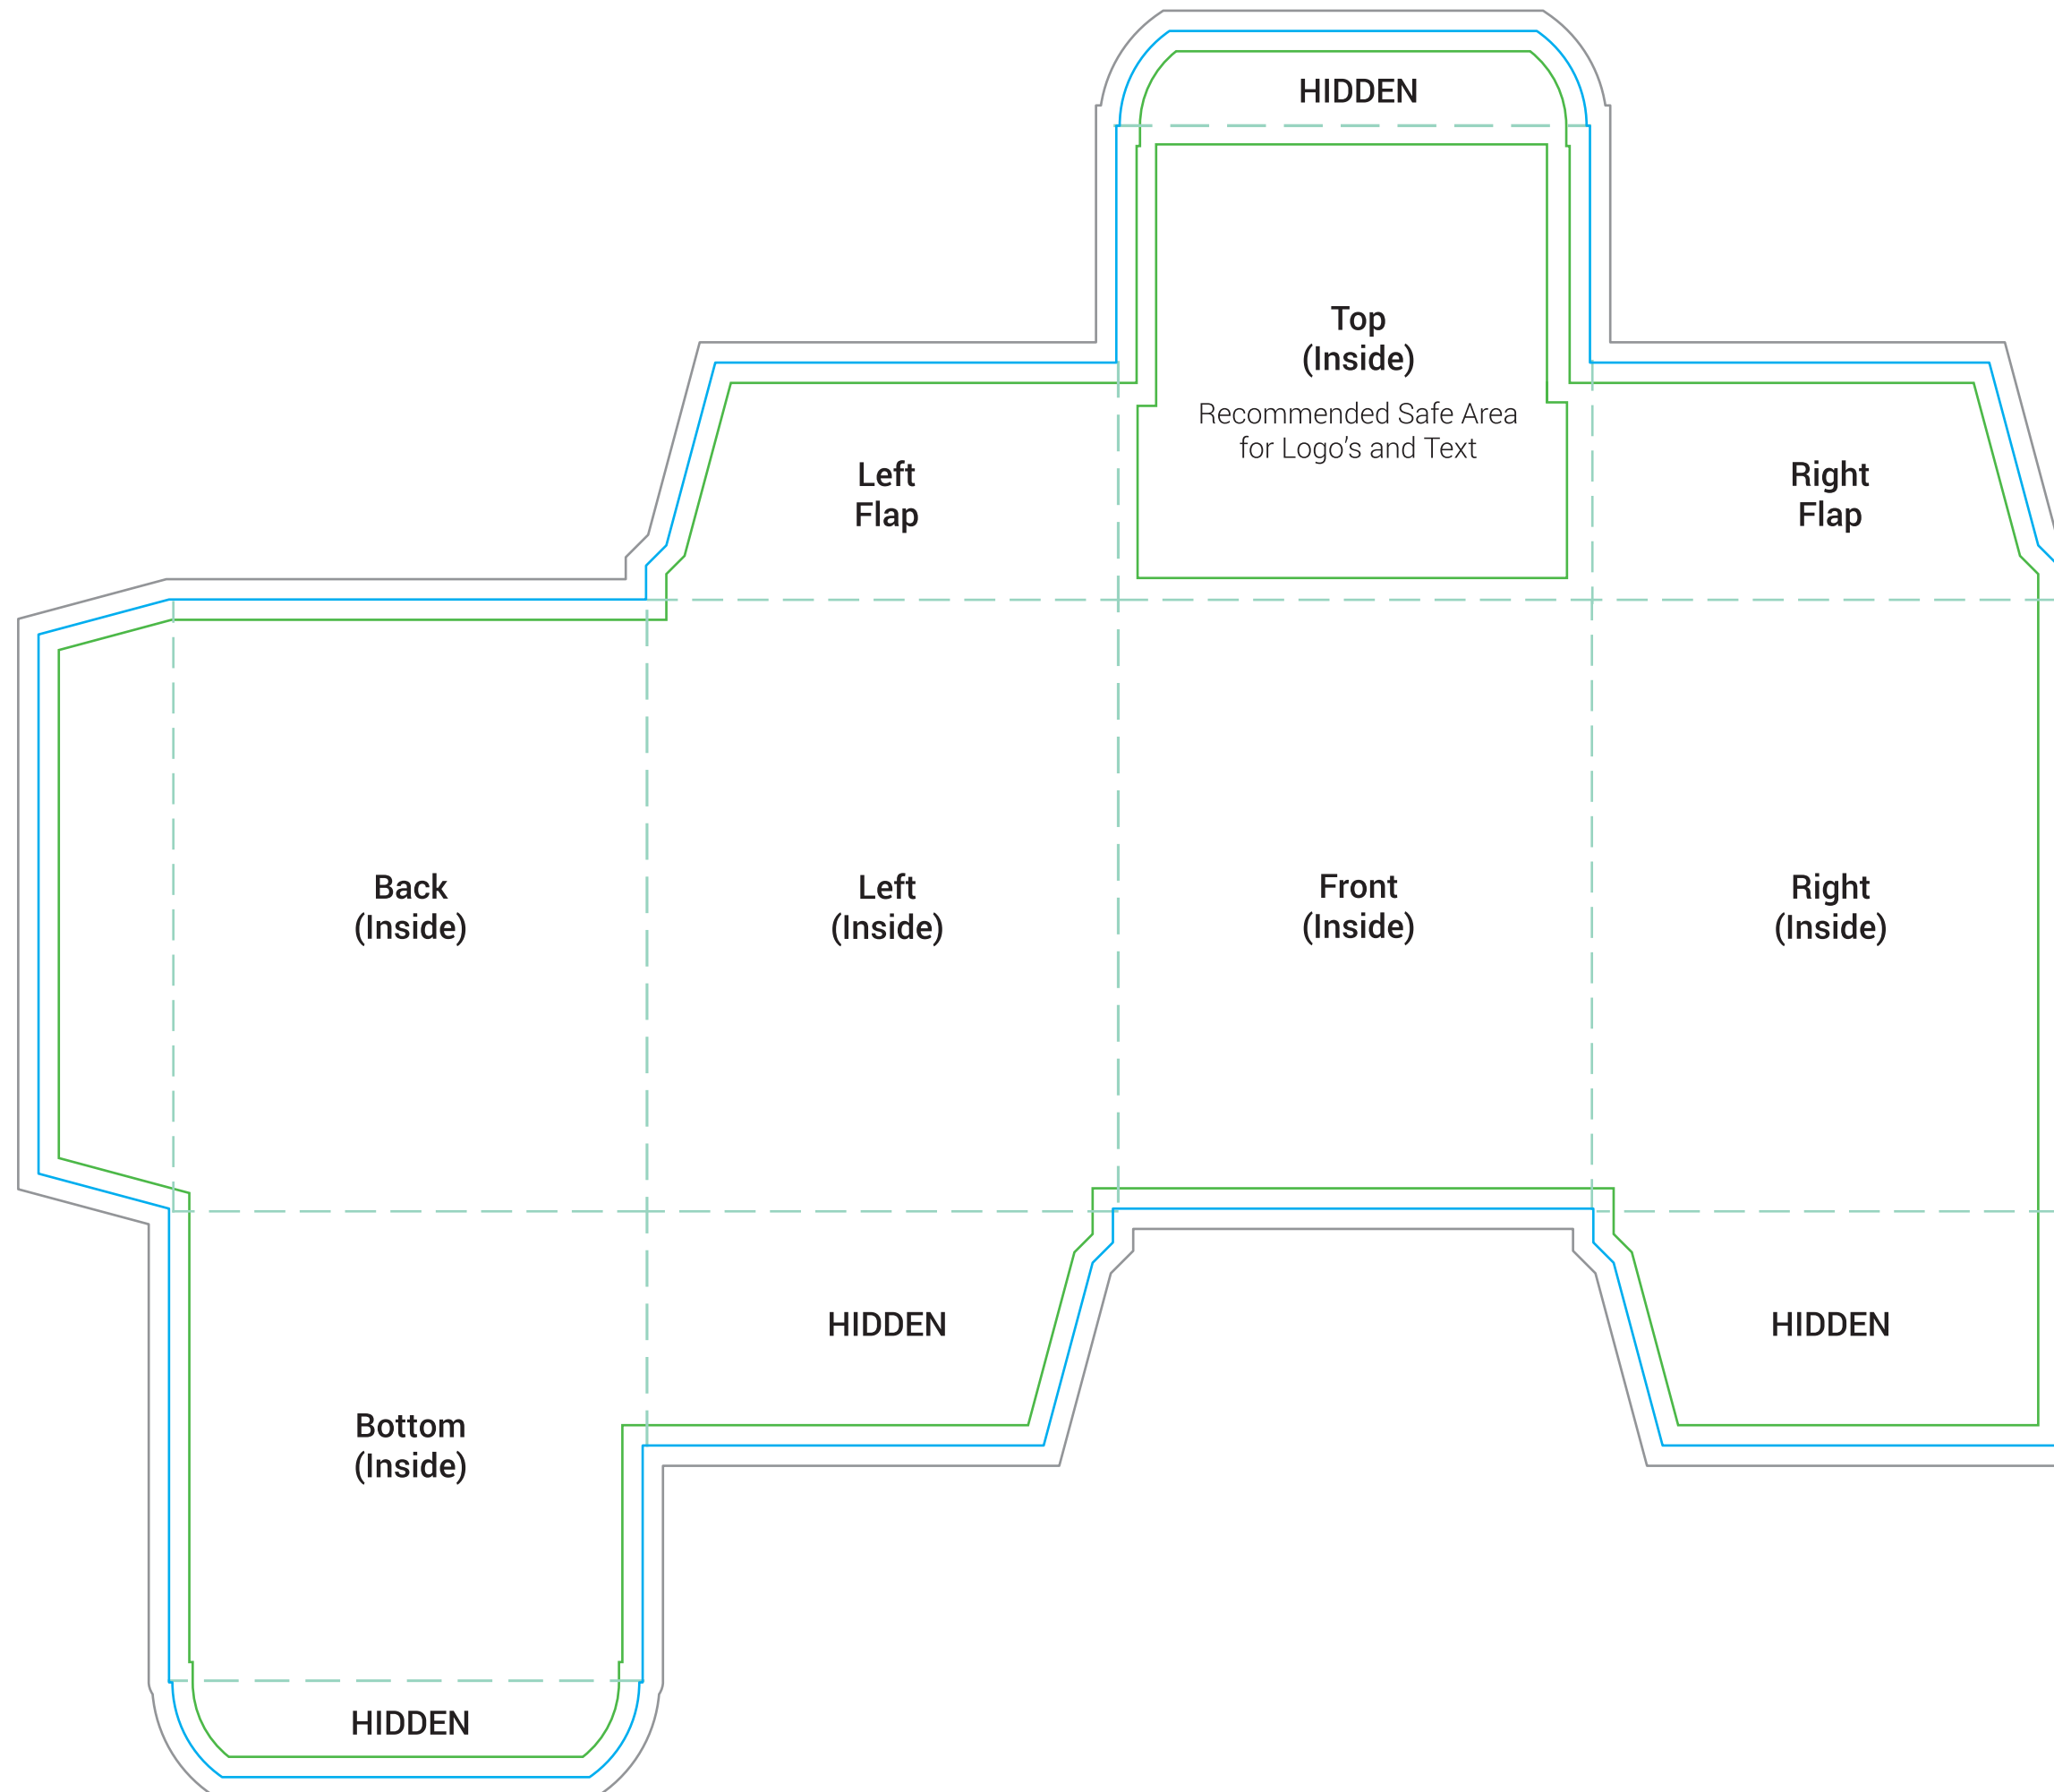

Outside of Box

Confectionery Box

70mm W x 70mm D x 90mm H
Artwork Template

IMPORTANT INFORMATION

(Failure to follow these instructions will slow the automatic processing of your job)

1. Do not modify the document size of this file.
2. Do not edit or remove locked layers.
3. Create your artwork on the 'Your Design' layer or on your own new layer.
4. Once your design is complete, ensure you convert all text to outlines & embed images.
5. **Save this file as a PDF** and upload on our file upload page after checking out.

- Bleed Area
- Finished Size
- Safe Artwork Area
- Fold
- No print

Inside of Box

For best results, keep the main box background to a solid colour or repeating pattern, and use the top inside panel for your logo and any text.

Confectionery Box

70mm W x 70mm D x 90mm H
Artwork Template

IMPORTANT INFORMATION

(Failure to follow these instructions will slow the automatic processing of your job)

1. Do not modify the document size of this file.
2. Do not edit or remove locked layers.
3. Create your artwork on the 'Your Design' layer or on your own new layer.
4. Once your design is complete, ensure you convert all text to outlines & embed images.
5. **Save this file as a PDF** and upload on our file upload page after checking out.