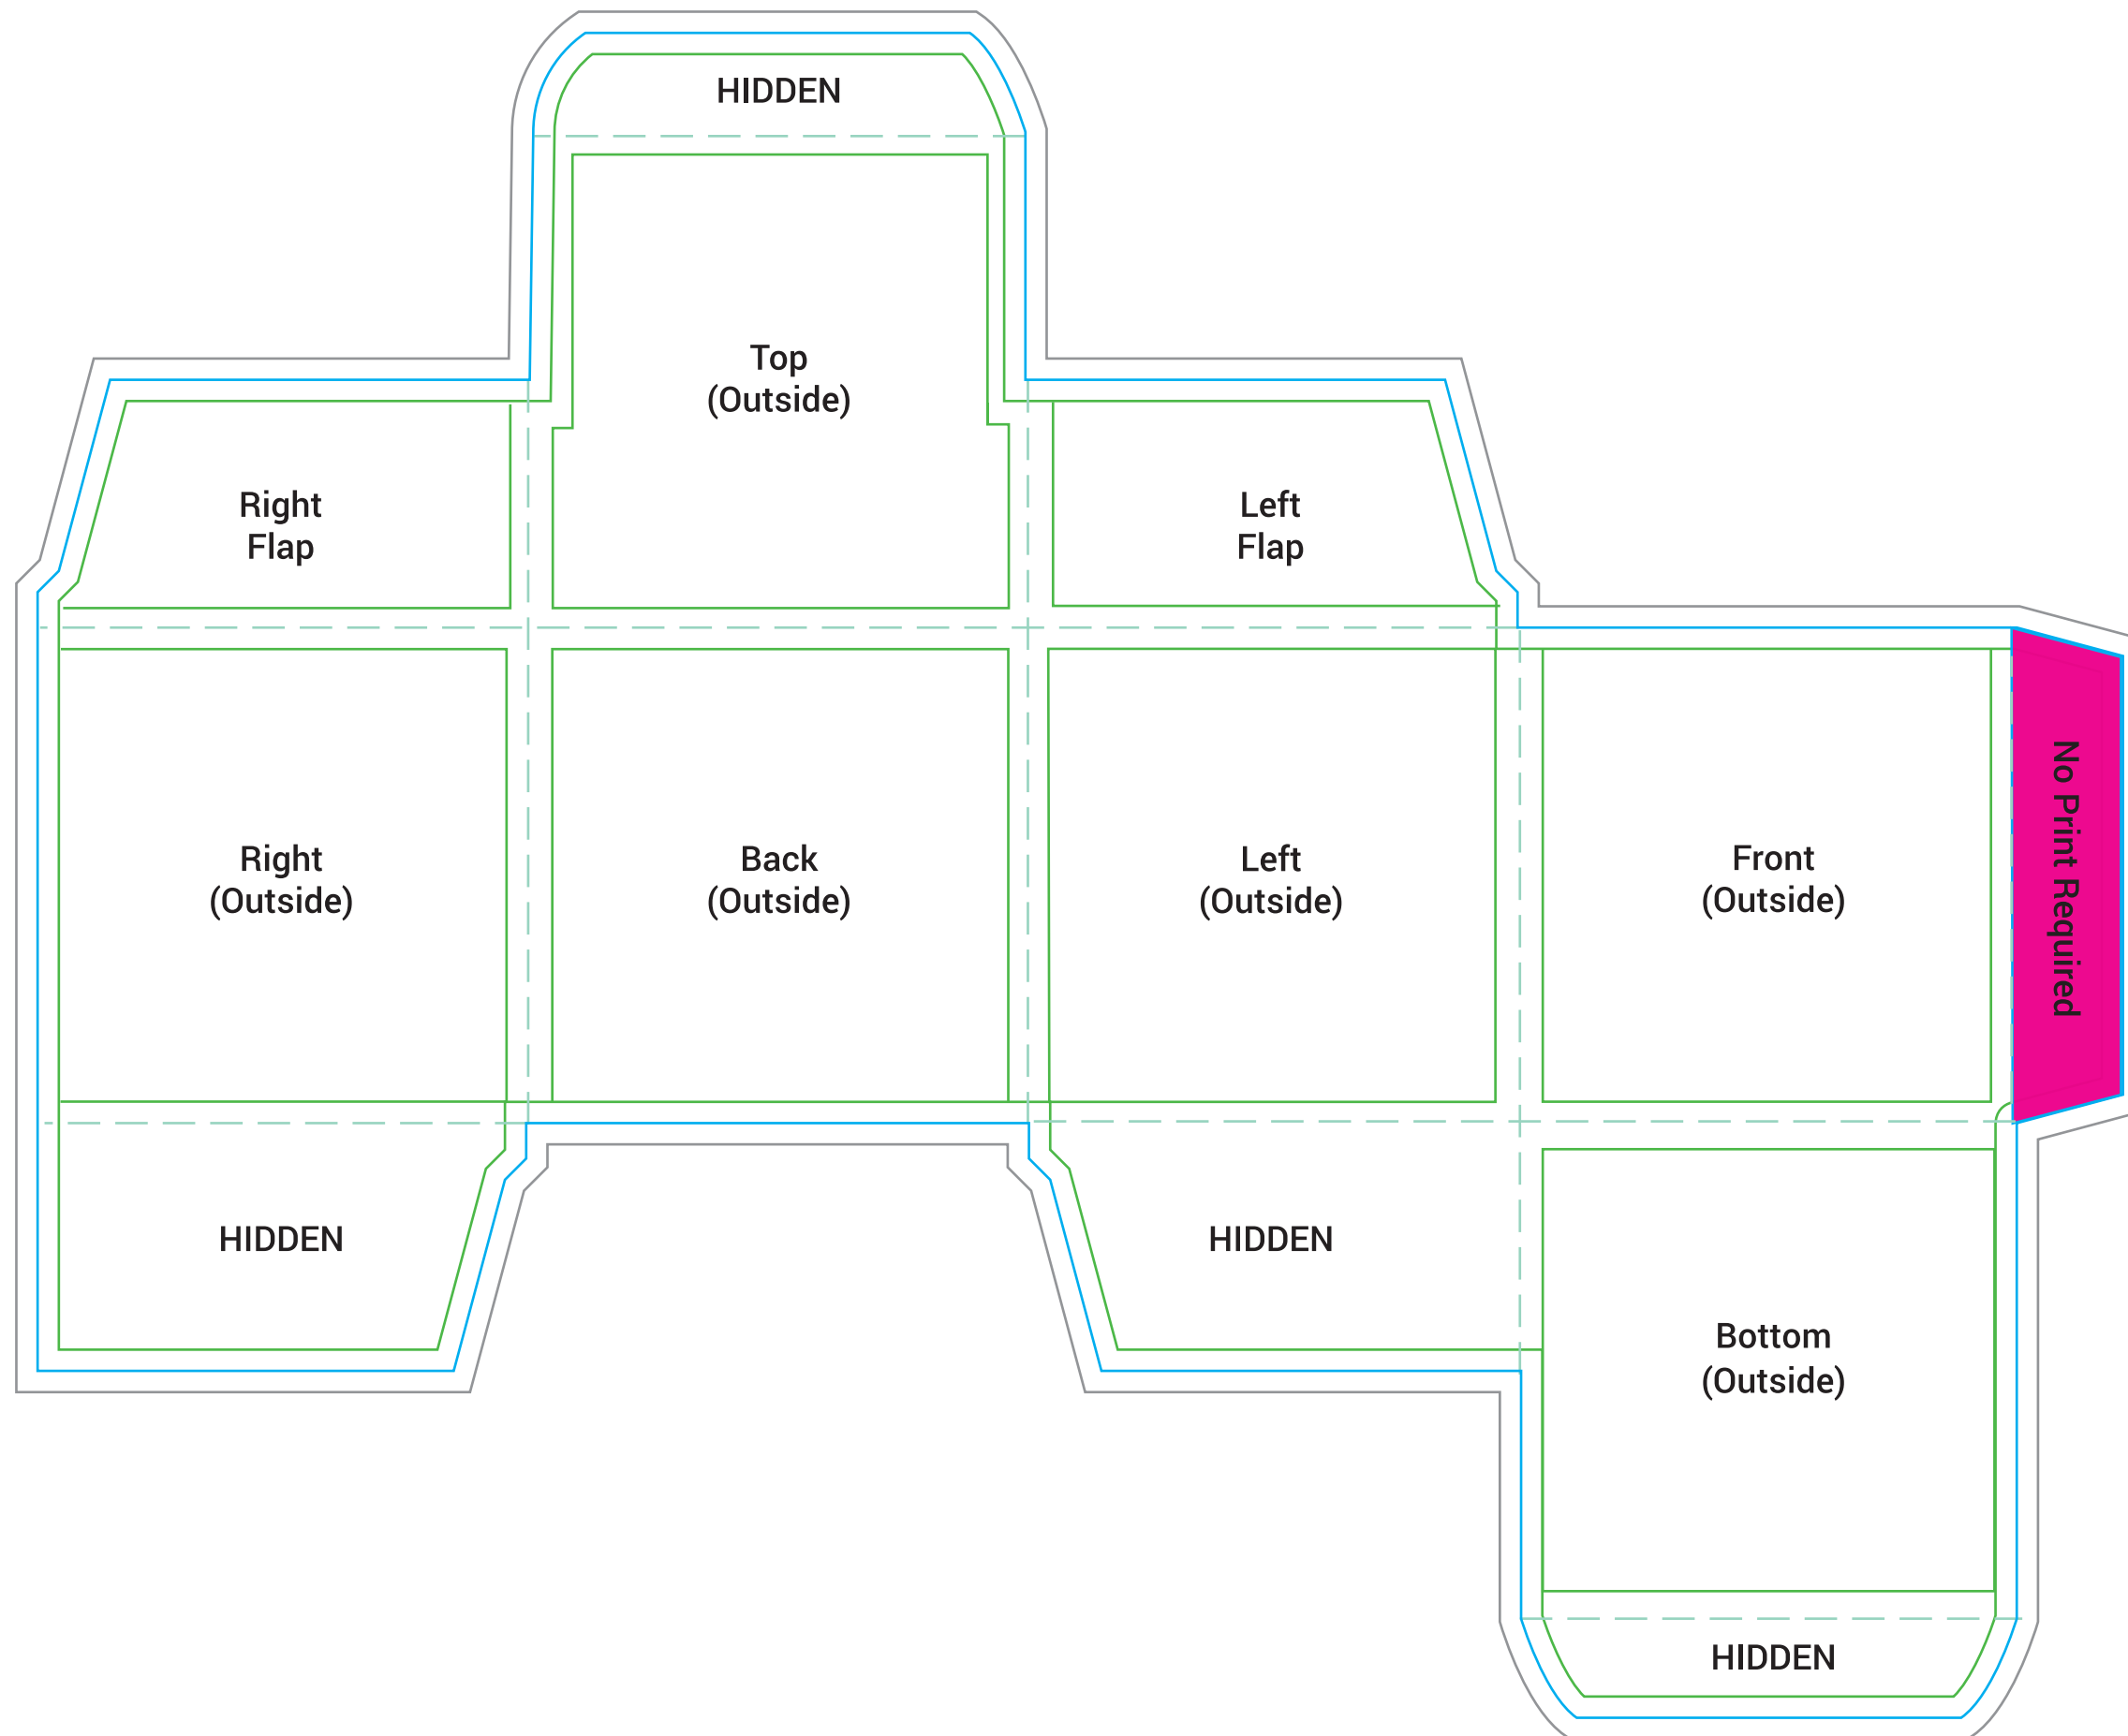

# Outside of Box

## Confectionery Box

70mm W x 70mm D x 70mm H  
Artwork Template

## Inside of Box

For best results, keep the main box background to a solid colour or repeating pattern, and use the top inside panel for your logo and any text.