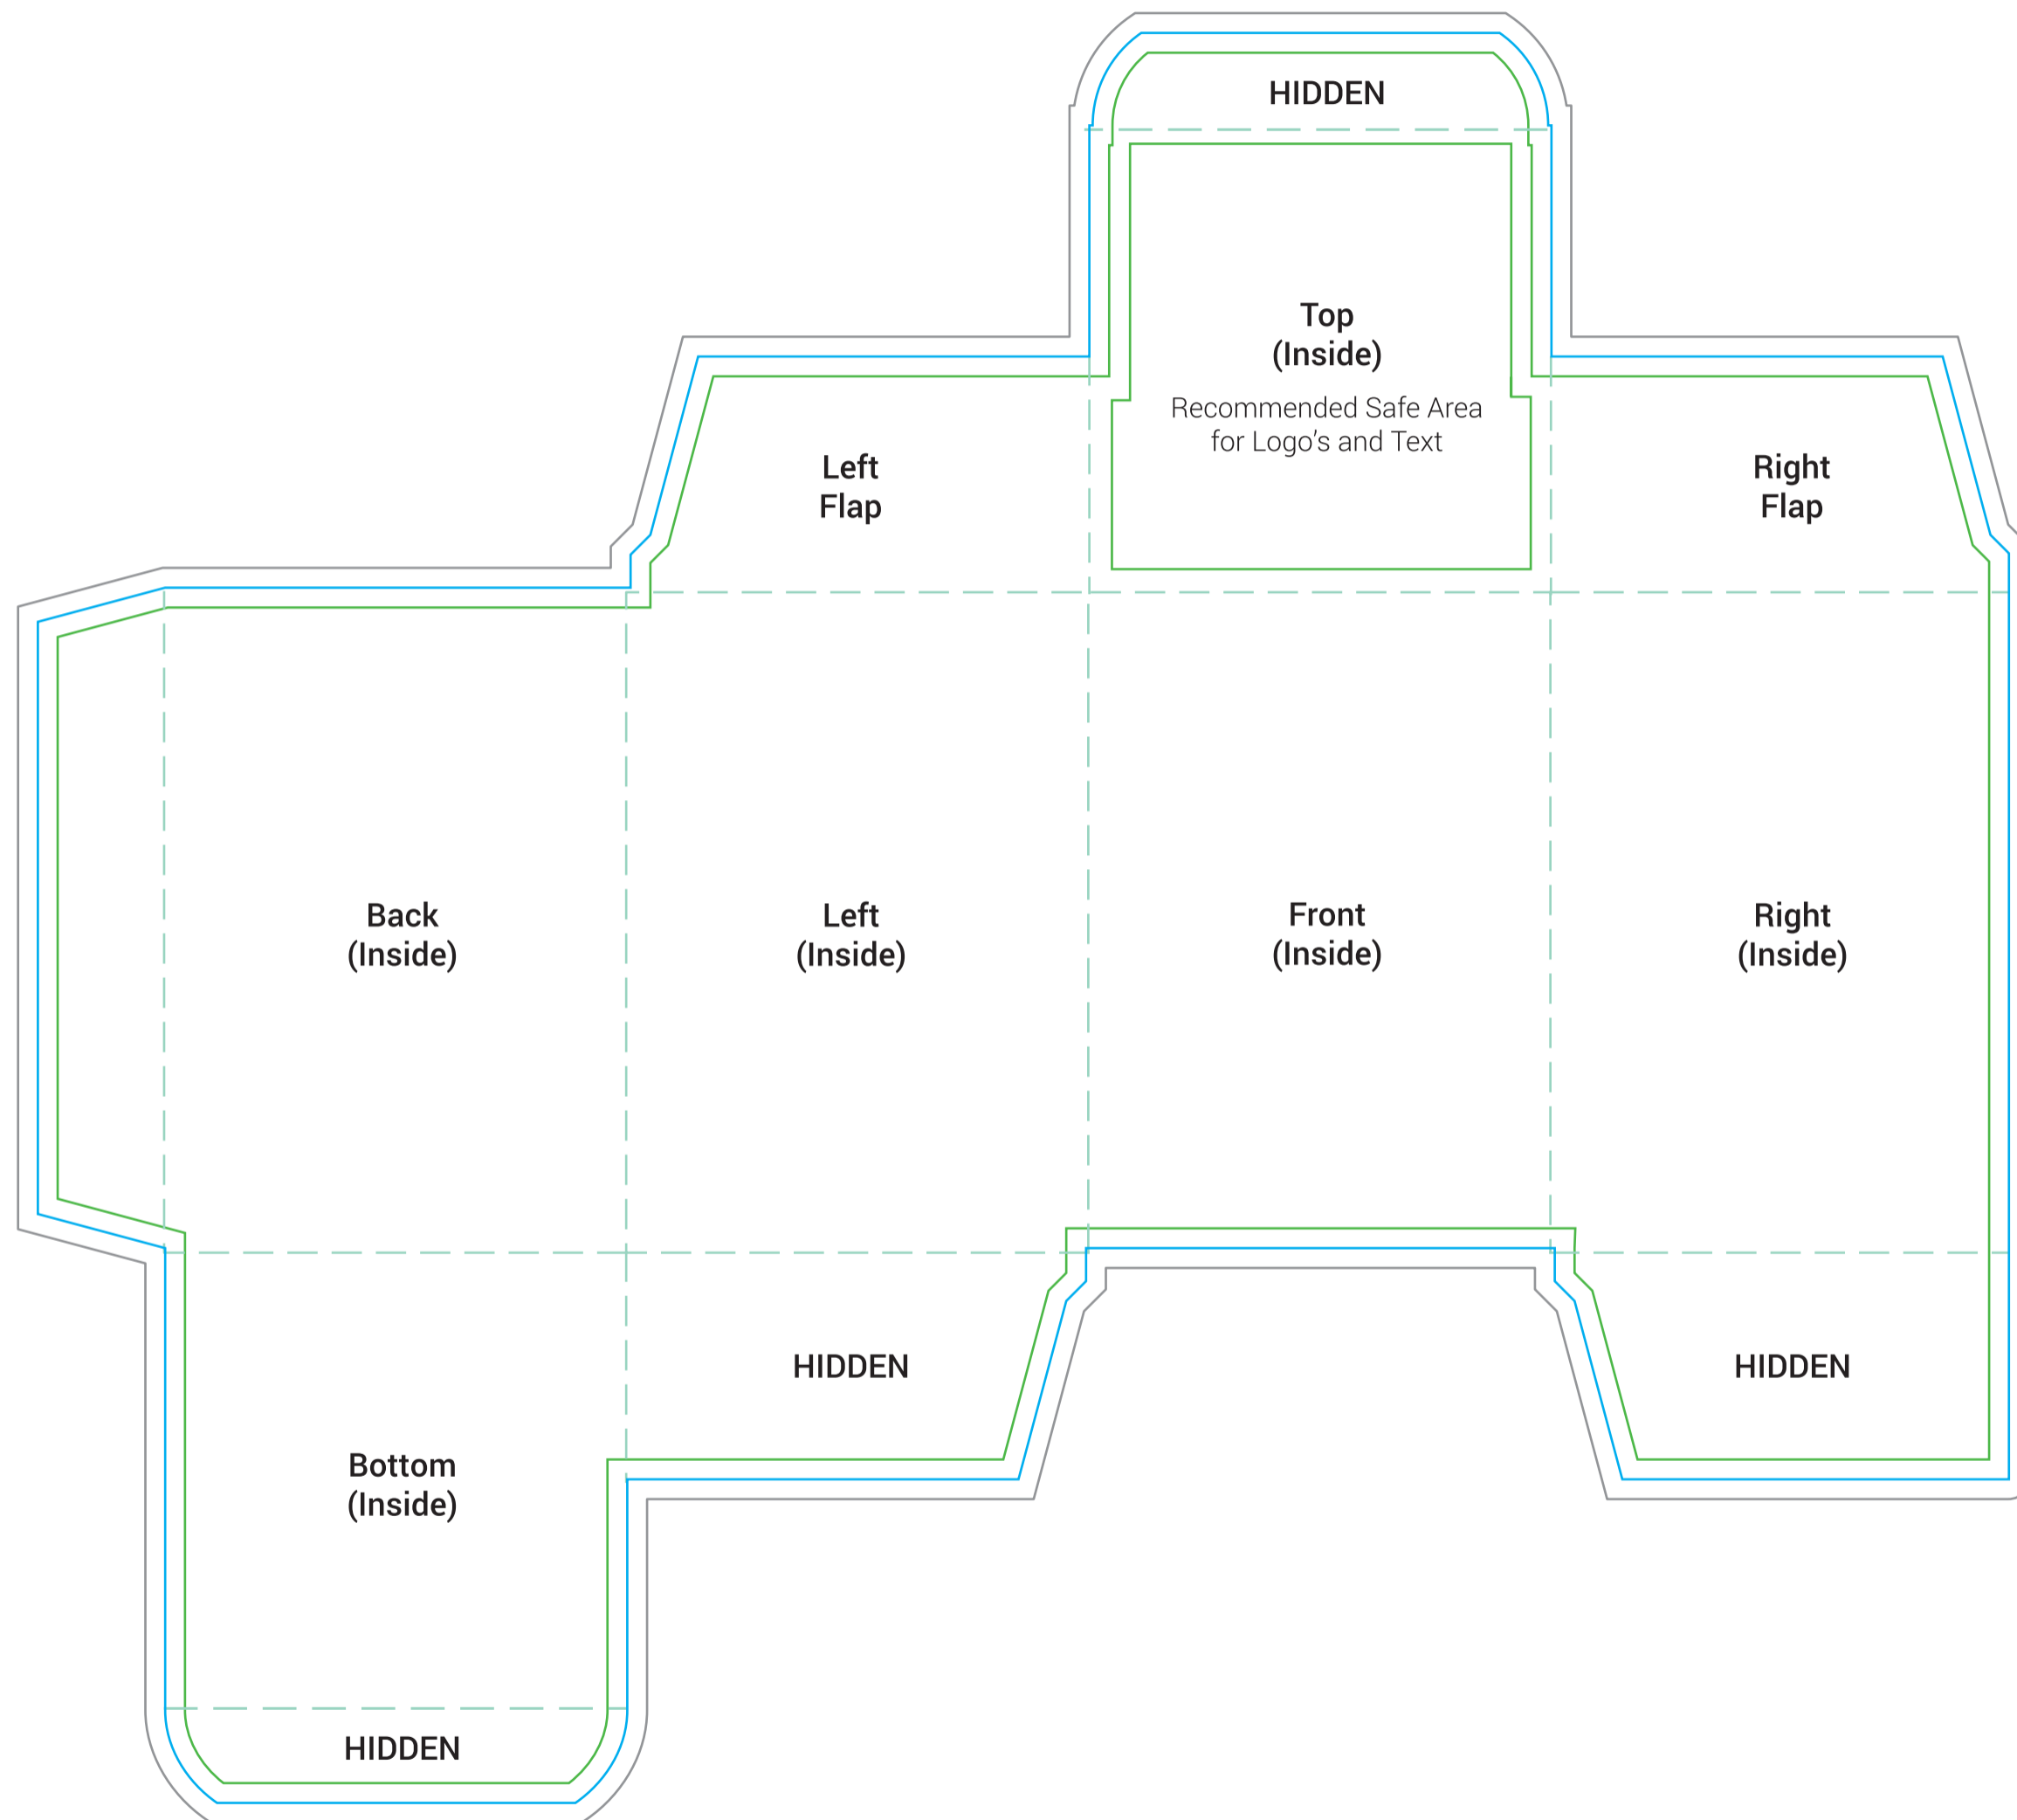

Outside of Box

Confectionery Box

70mm W x 70mm D x 100mm H
Artwork Template

IMPORTANT INFORMATION
(Failure to follow these instructions will slow the automatic processing of your job)

1. Do not modify the document size of this file.
2. Do not edit or remove locked layers.
3. Create your artwork on the 'Your Design' layer or on your own new layer.
4. Once your design is complete, ensure you convert all text to outlines & embed images.
5. **Save this file as a PDF** and upload on our file upload page after checking out.

Inside of Box

For best results, keep the main box background to a solid colour or repeating pattern, and use the top inside panel for your logo and any text.

Confectionery Box

70mm W x 70mm D x 100mm H
Artwork Template