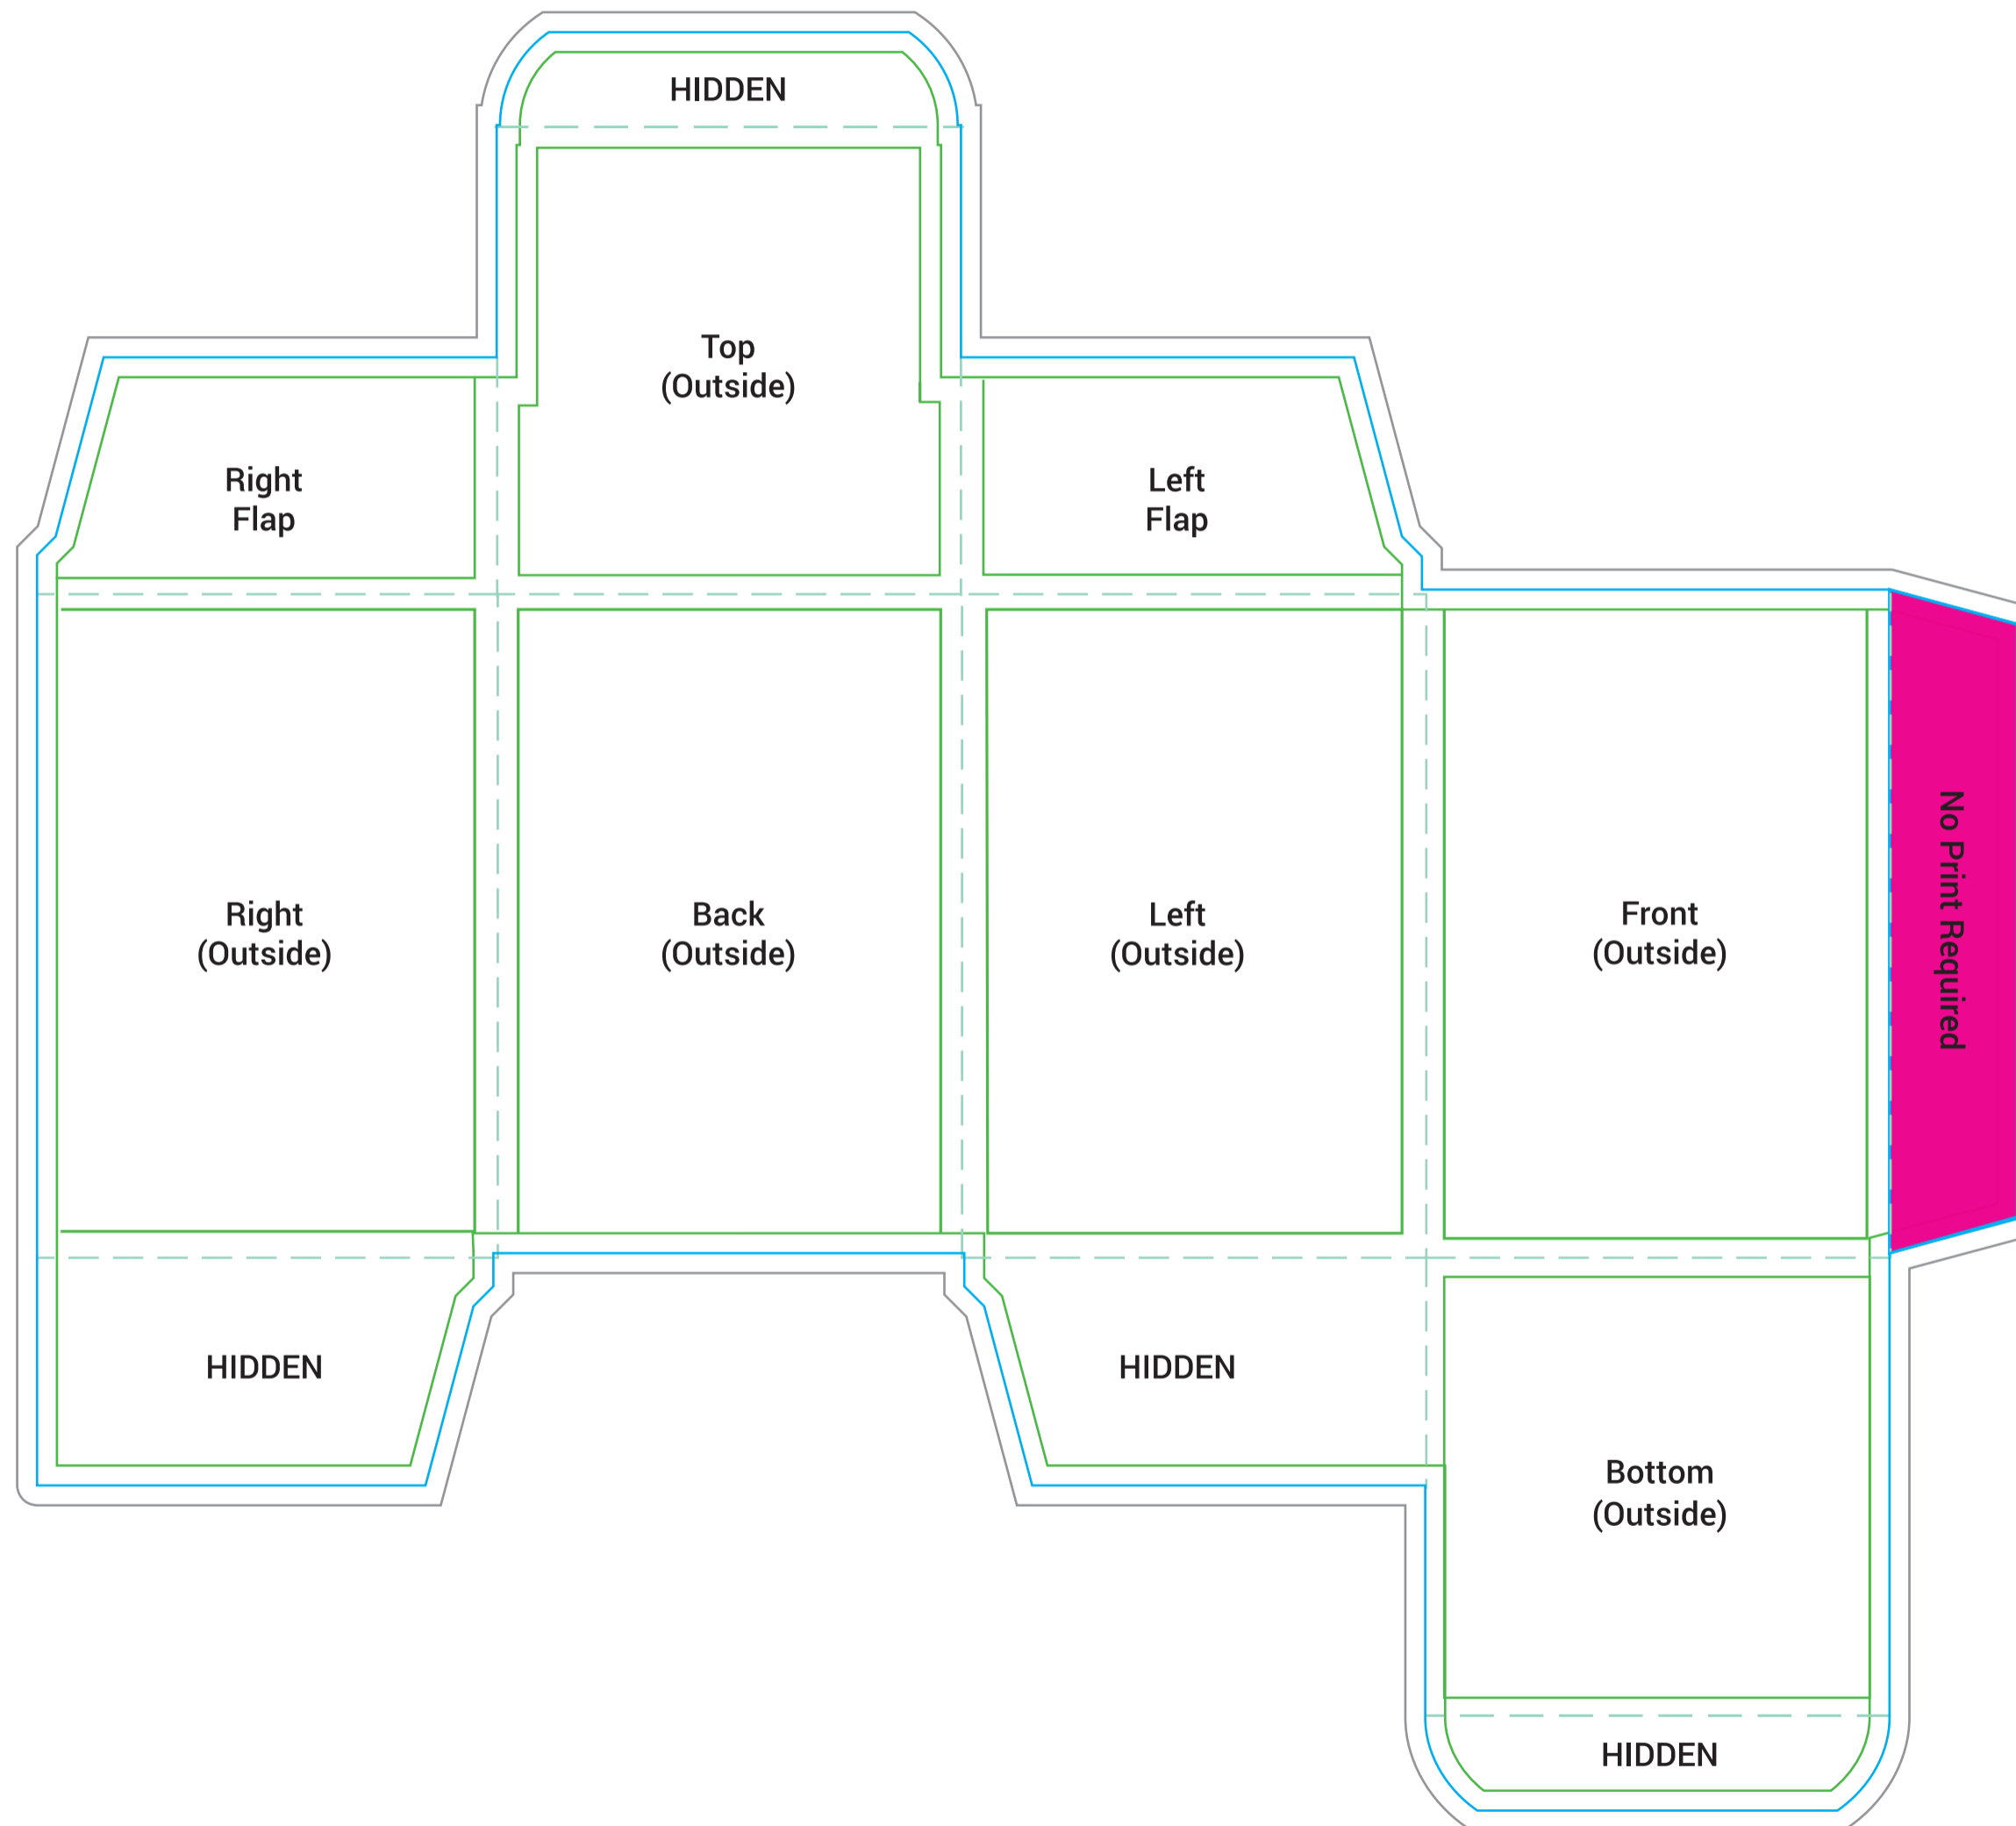

Outside of Box

Confectionery Box

70mm W x 70mm D x 100mm H
Artwork Template

IMPORTANT INFORMATION
(Failure to follow these instructions will slow the automatic processing of your job)

1. Do not modify the document size of this file.
2. Do not edit or remove locked layers.
3. Create your artwork on the 'Your Design' layer or on your own new layer.
4. Once your design is complete, ensure you convert all text to outlines & embed images.
5. **Save this file as a PDF** and upload on our file upload page after checking out.

Inside of Box

For best results, keep the main box background to a solid colour or repeating pattern, and use the top inside panel for your logo and any text.

Confectionery Box

70mm W x 70mm D x 100mm H
Artwork Template