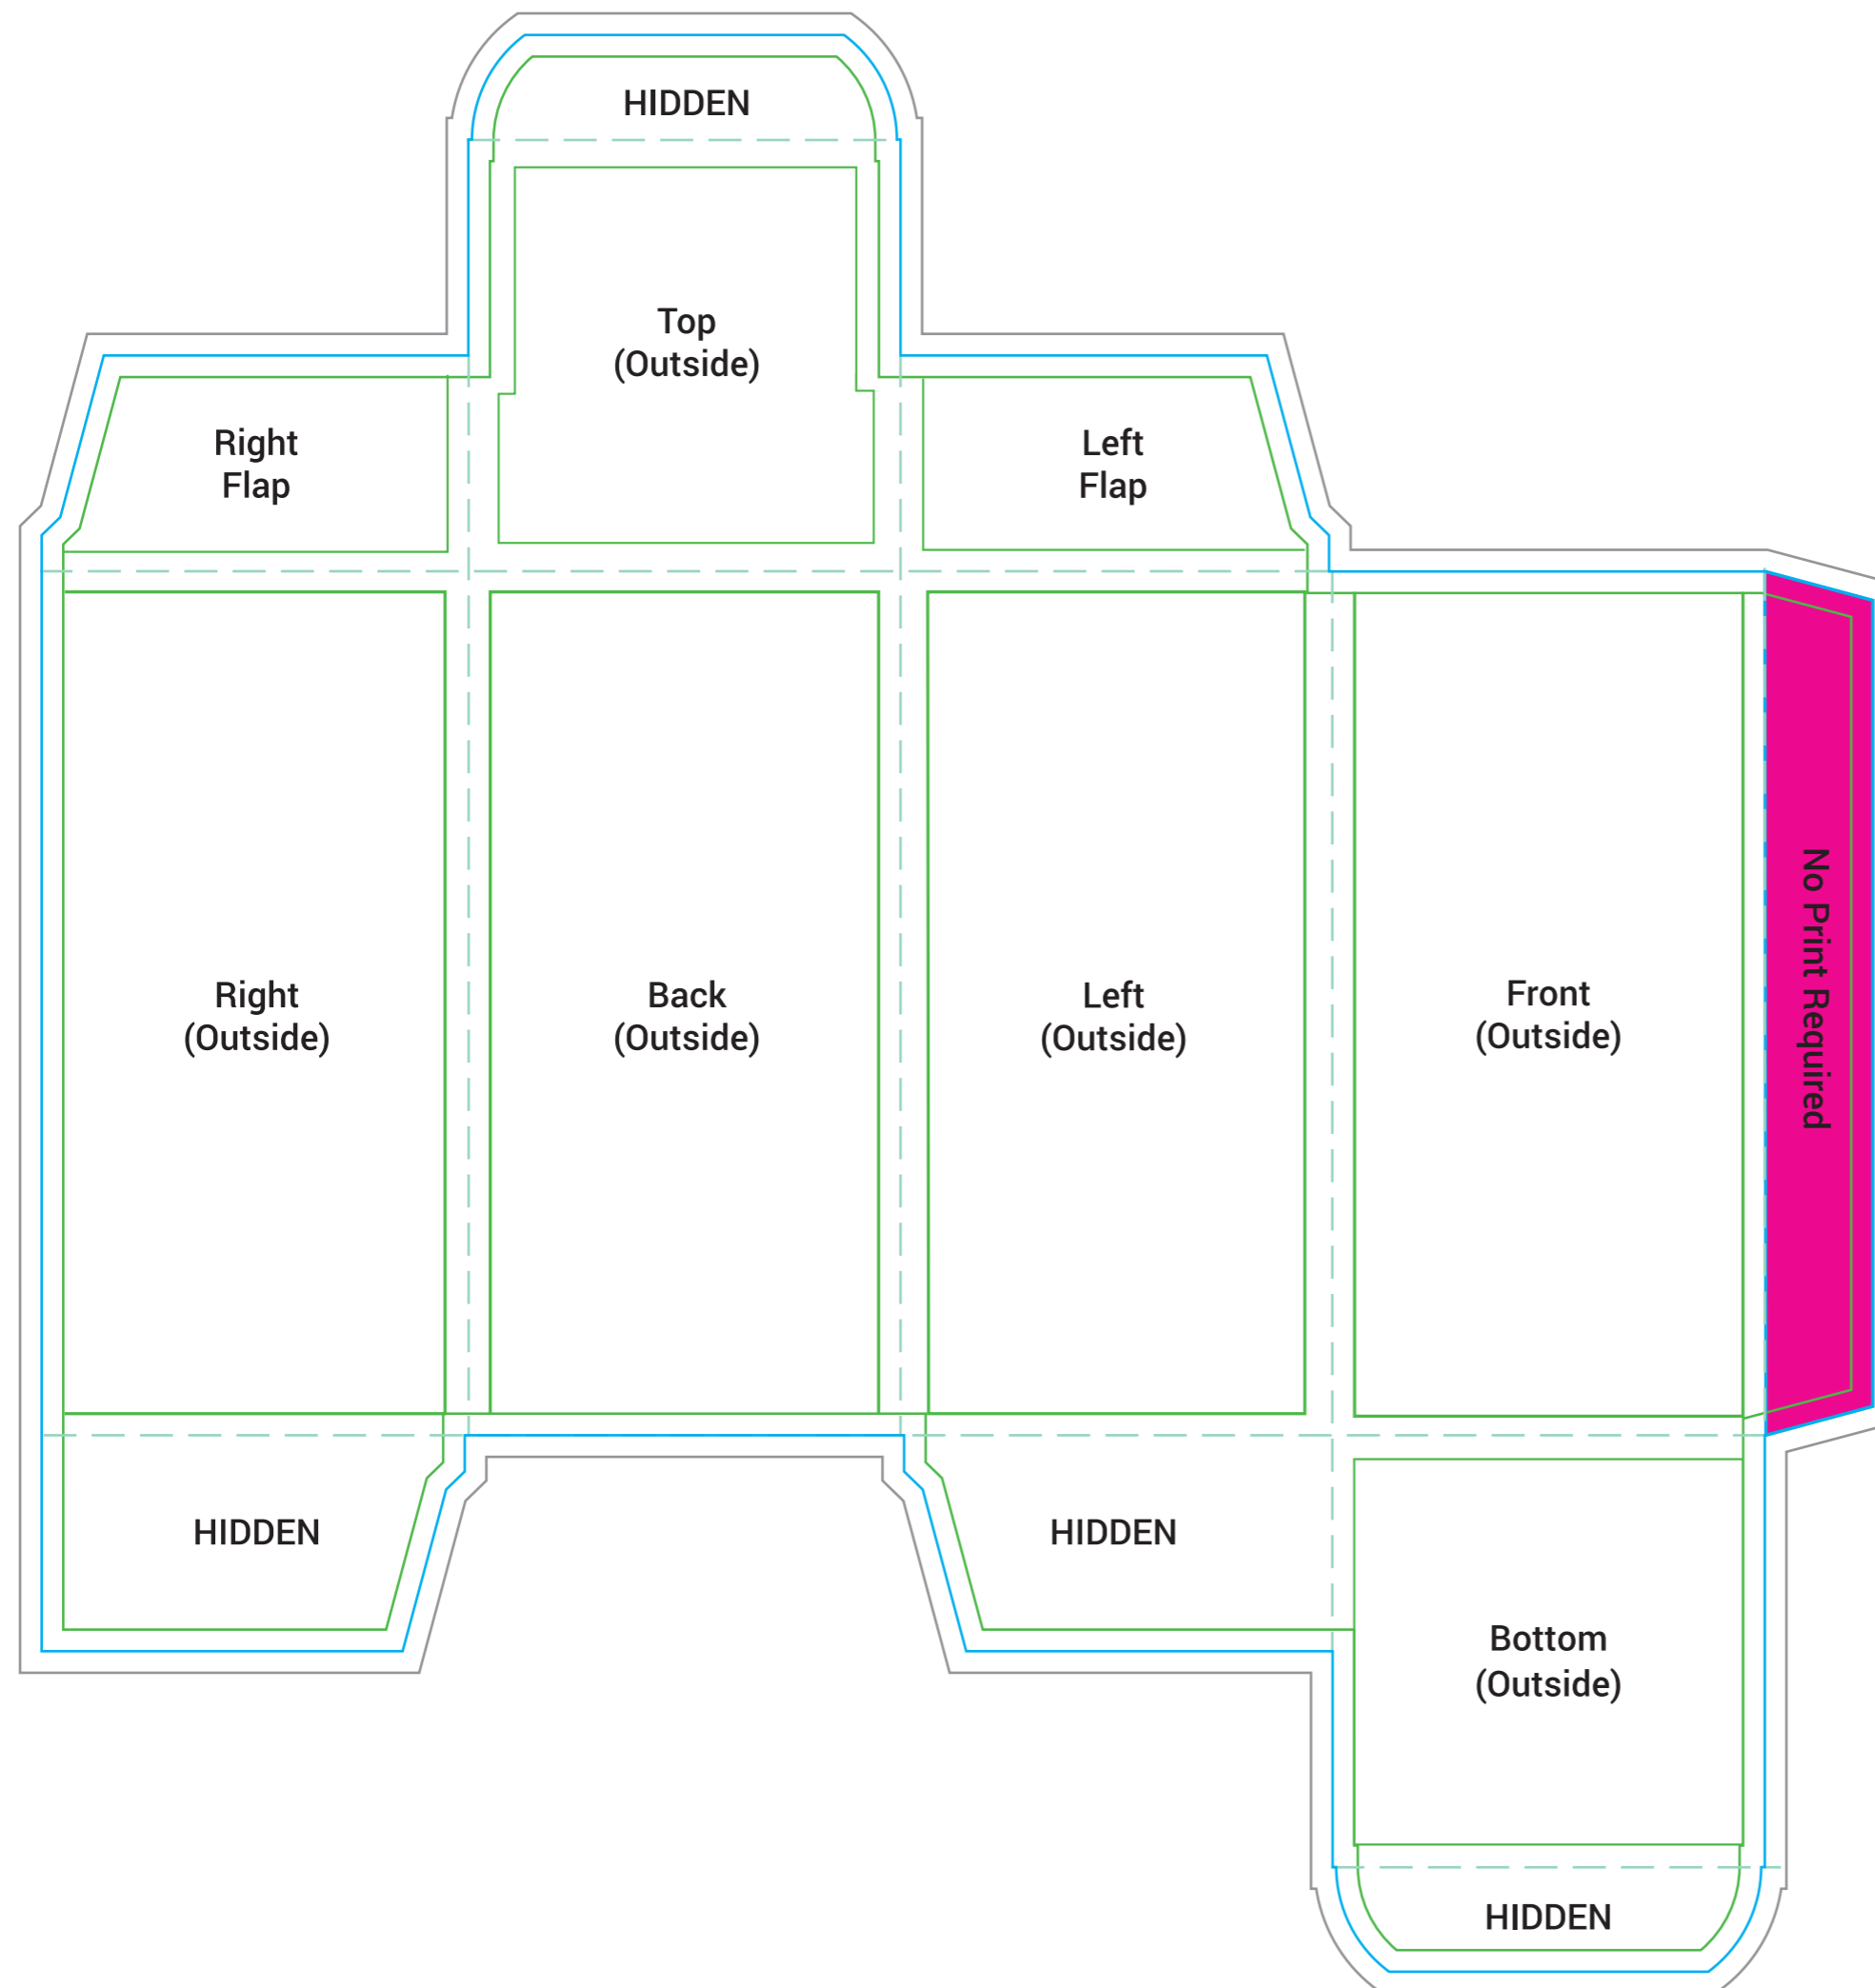

Outside of Box

Confectionery Box

60mm W x 60mm D x 120mm H
Artwork Template

IMPORTANT INFORMATION

(Failure to follow these instructions will slow the automatic processing of your job)

1. Do not modify the document size of this file.
2. Do not edit or remove locked layers.
3. Create your artwork on the 'Your Design' layer or on your own new layer.
4. Once your design is complete, ensure you convert all text to outlines & embed images.
5. **Save this file as a PDF** and upload on our file upload page after checking out.

Inside of Box

For best results, keep the main box background to a solid colour or repeating pattern, and use the top inside panel for your logo and any text.

Confectionery Box

60mm W x 60mm D x 120mm H
Artwork Template