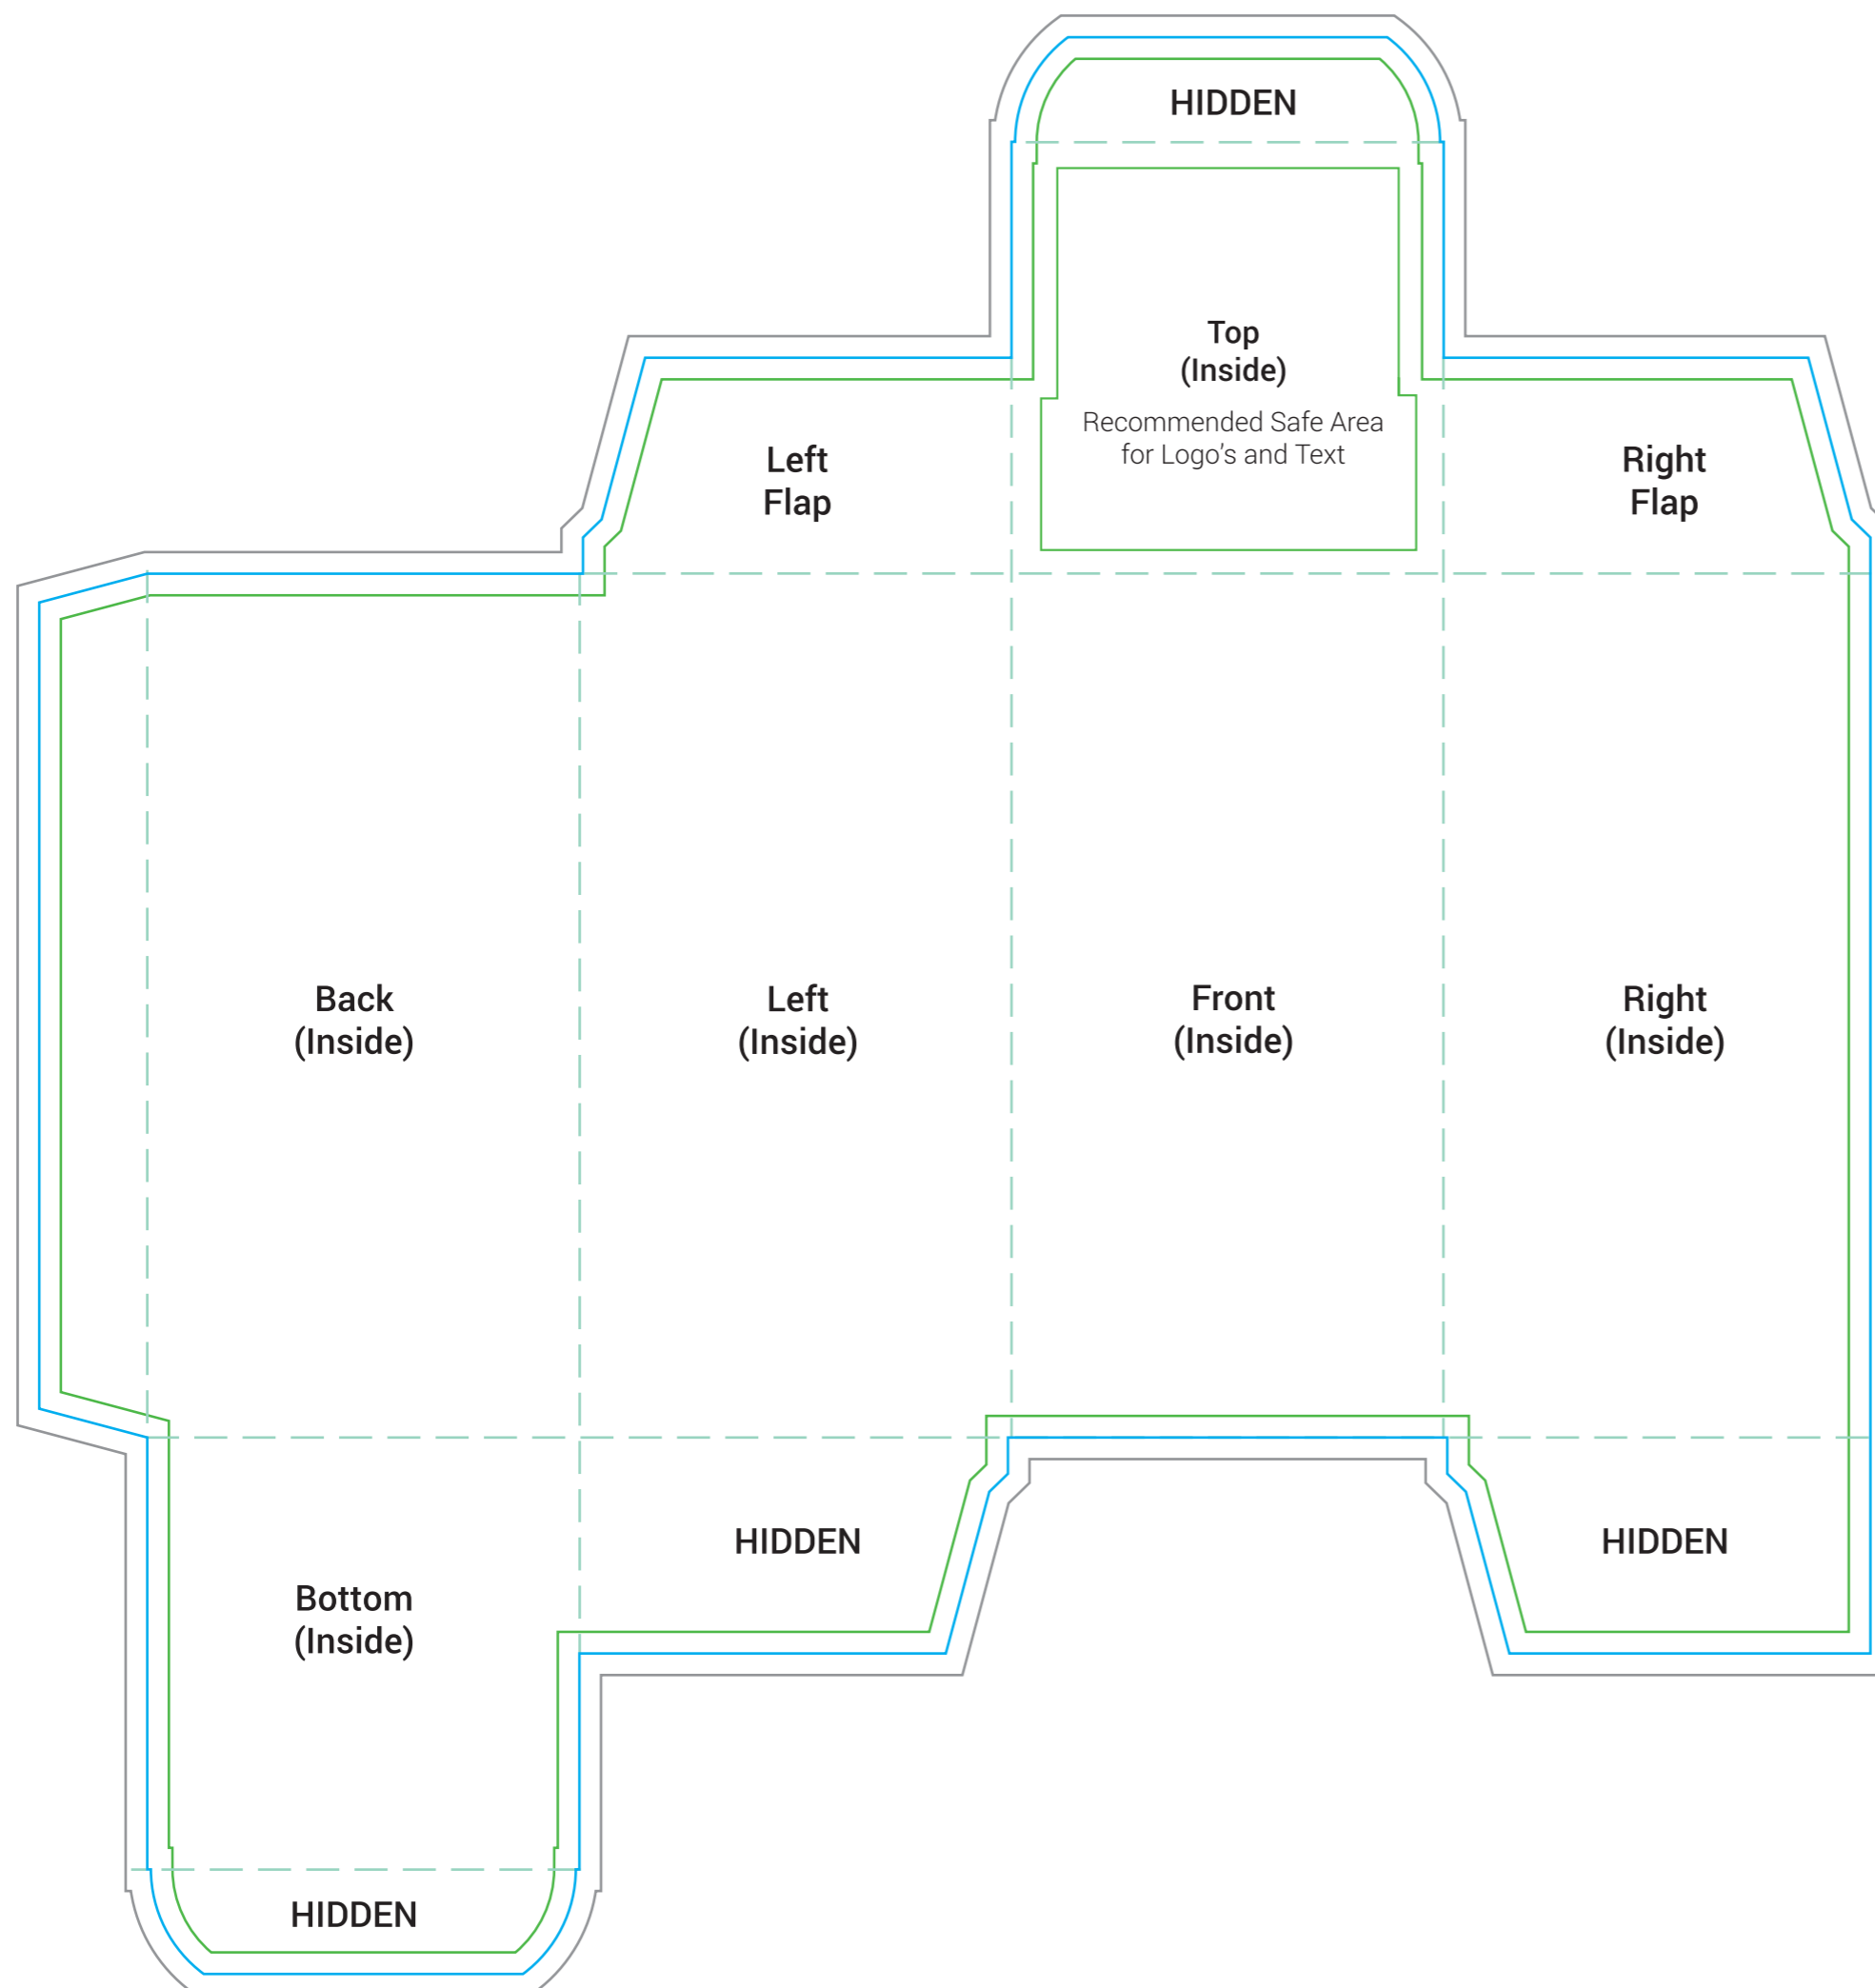

Outside of Box

Confectionery Box

60mm W x 60mm D x 120mm H
Artwork Template

IMPORTANT INFORMATION

(Failure to follow these instructions will slow the automatic processing of your job)

1. Do not modify the document size of this file.
2. Do not edit or remove locked layers.
3. Create your artwork on the 'Your Design' layer or on your own new layer.
4. Once your design is complete, ensure you convert all text to outlines & embed images.
5. **Save this file as a PDF** and upload on our file upload page after checking out.

Inside of Box

For best results, keep the main box background to a solid colour or repeating pattern, and use the top inside panel for your logo and any text.

Confectionery Box

60mm W x 60mm D x 120mm H
Artwork Template