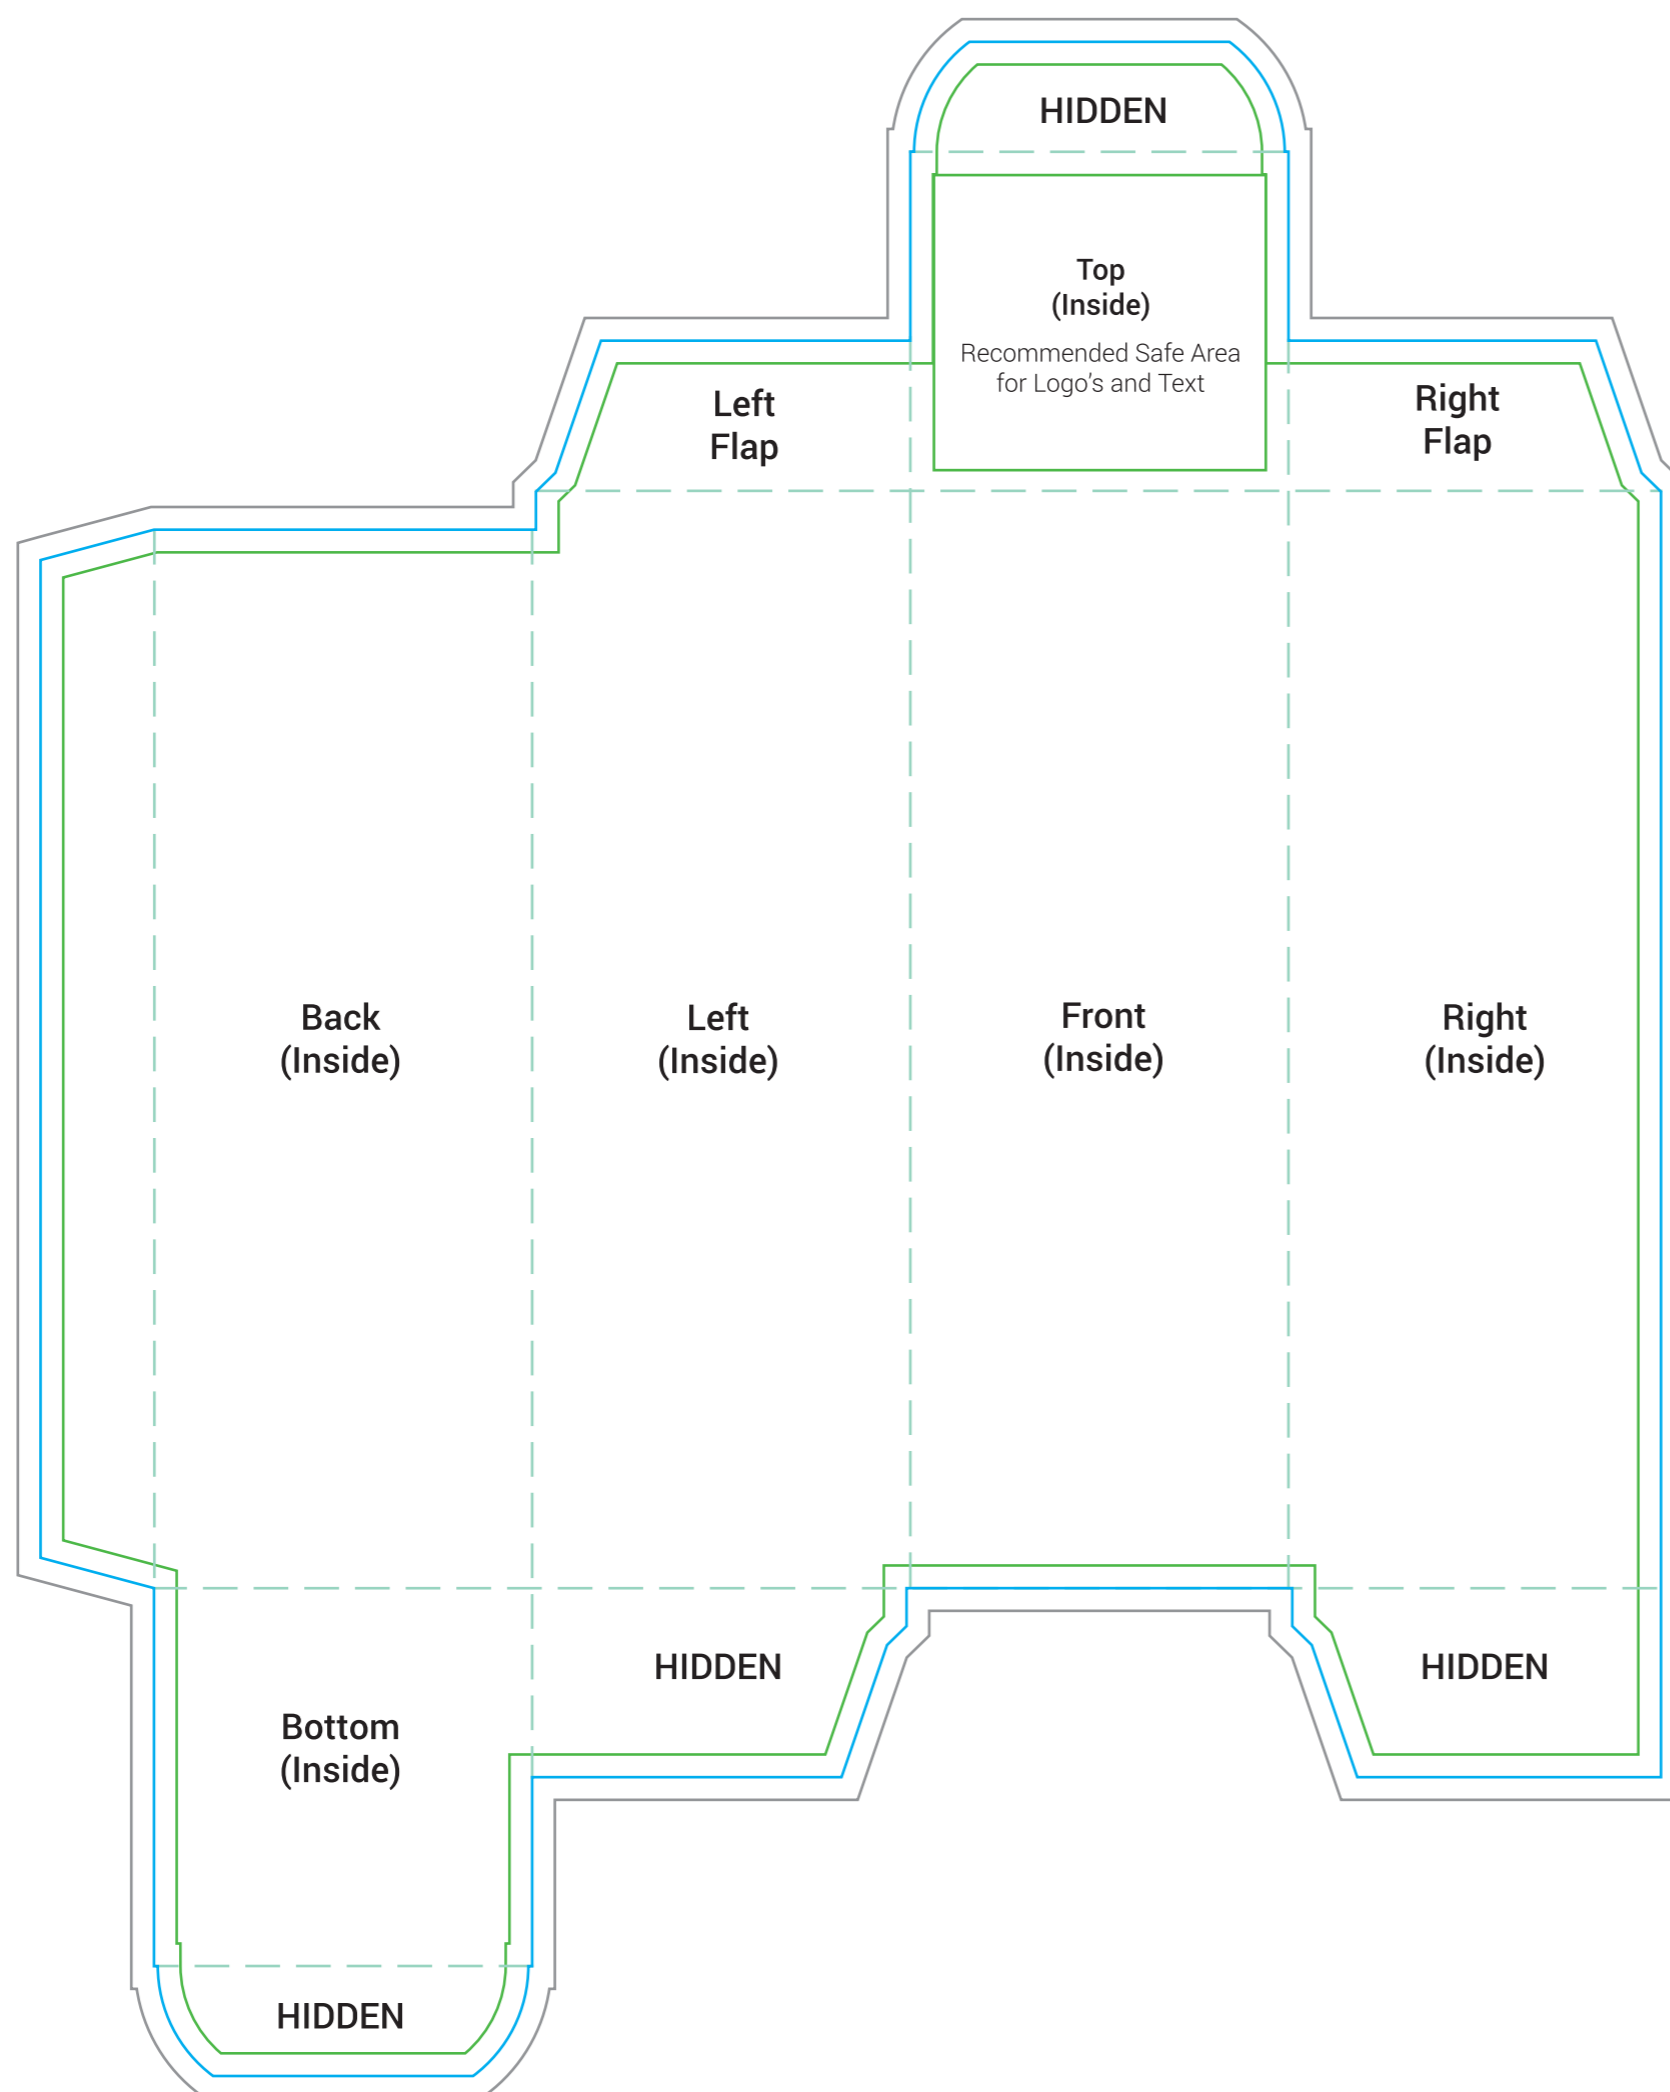

Outside of Box

Confectionery Box

50mm W x 50mm D x 140mm H
Artwork Template

IMPORTANT INFORMATION

(Failure to follow these instructions will slow the automatic processing of your job)

1. Do not modify the document size of this file.
2. Do not edit or remove locked layers.
3. Create your artwork on the 'Your Design' layer or on your own new layer.
4. Once your design is complete, ensure you convert all text to outlines & embed images.
5. **Save this file as a PDF** and upload on our file upload page after checking out.

-  Bleed Area
-  Finished Size
-  Safe Artwork Area
-  Fold
-  No print

Inside of Box

For best results, keep the main box background to a solid colour or repeating pattern, and use the top inside panel for your logo and any text.

Confectionery Box

50mm W x 50mm D x 140mm H
Artwork Template

IMPORTANT INFORMATION

(Failure to follow these instructions will slow the automatic processing of your job)

1. Do not modify the document size of this file.
2. Do not edit or remove locked layers.
3. Create your artwork on the 'Your Design' layer or on your own new layer.
4. Once your design is complete, ensure you convert all text to outlines & embed images.
5. **Save this file as a PDF** and upload on our file upload page after checking out.