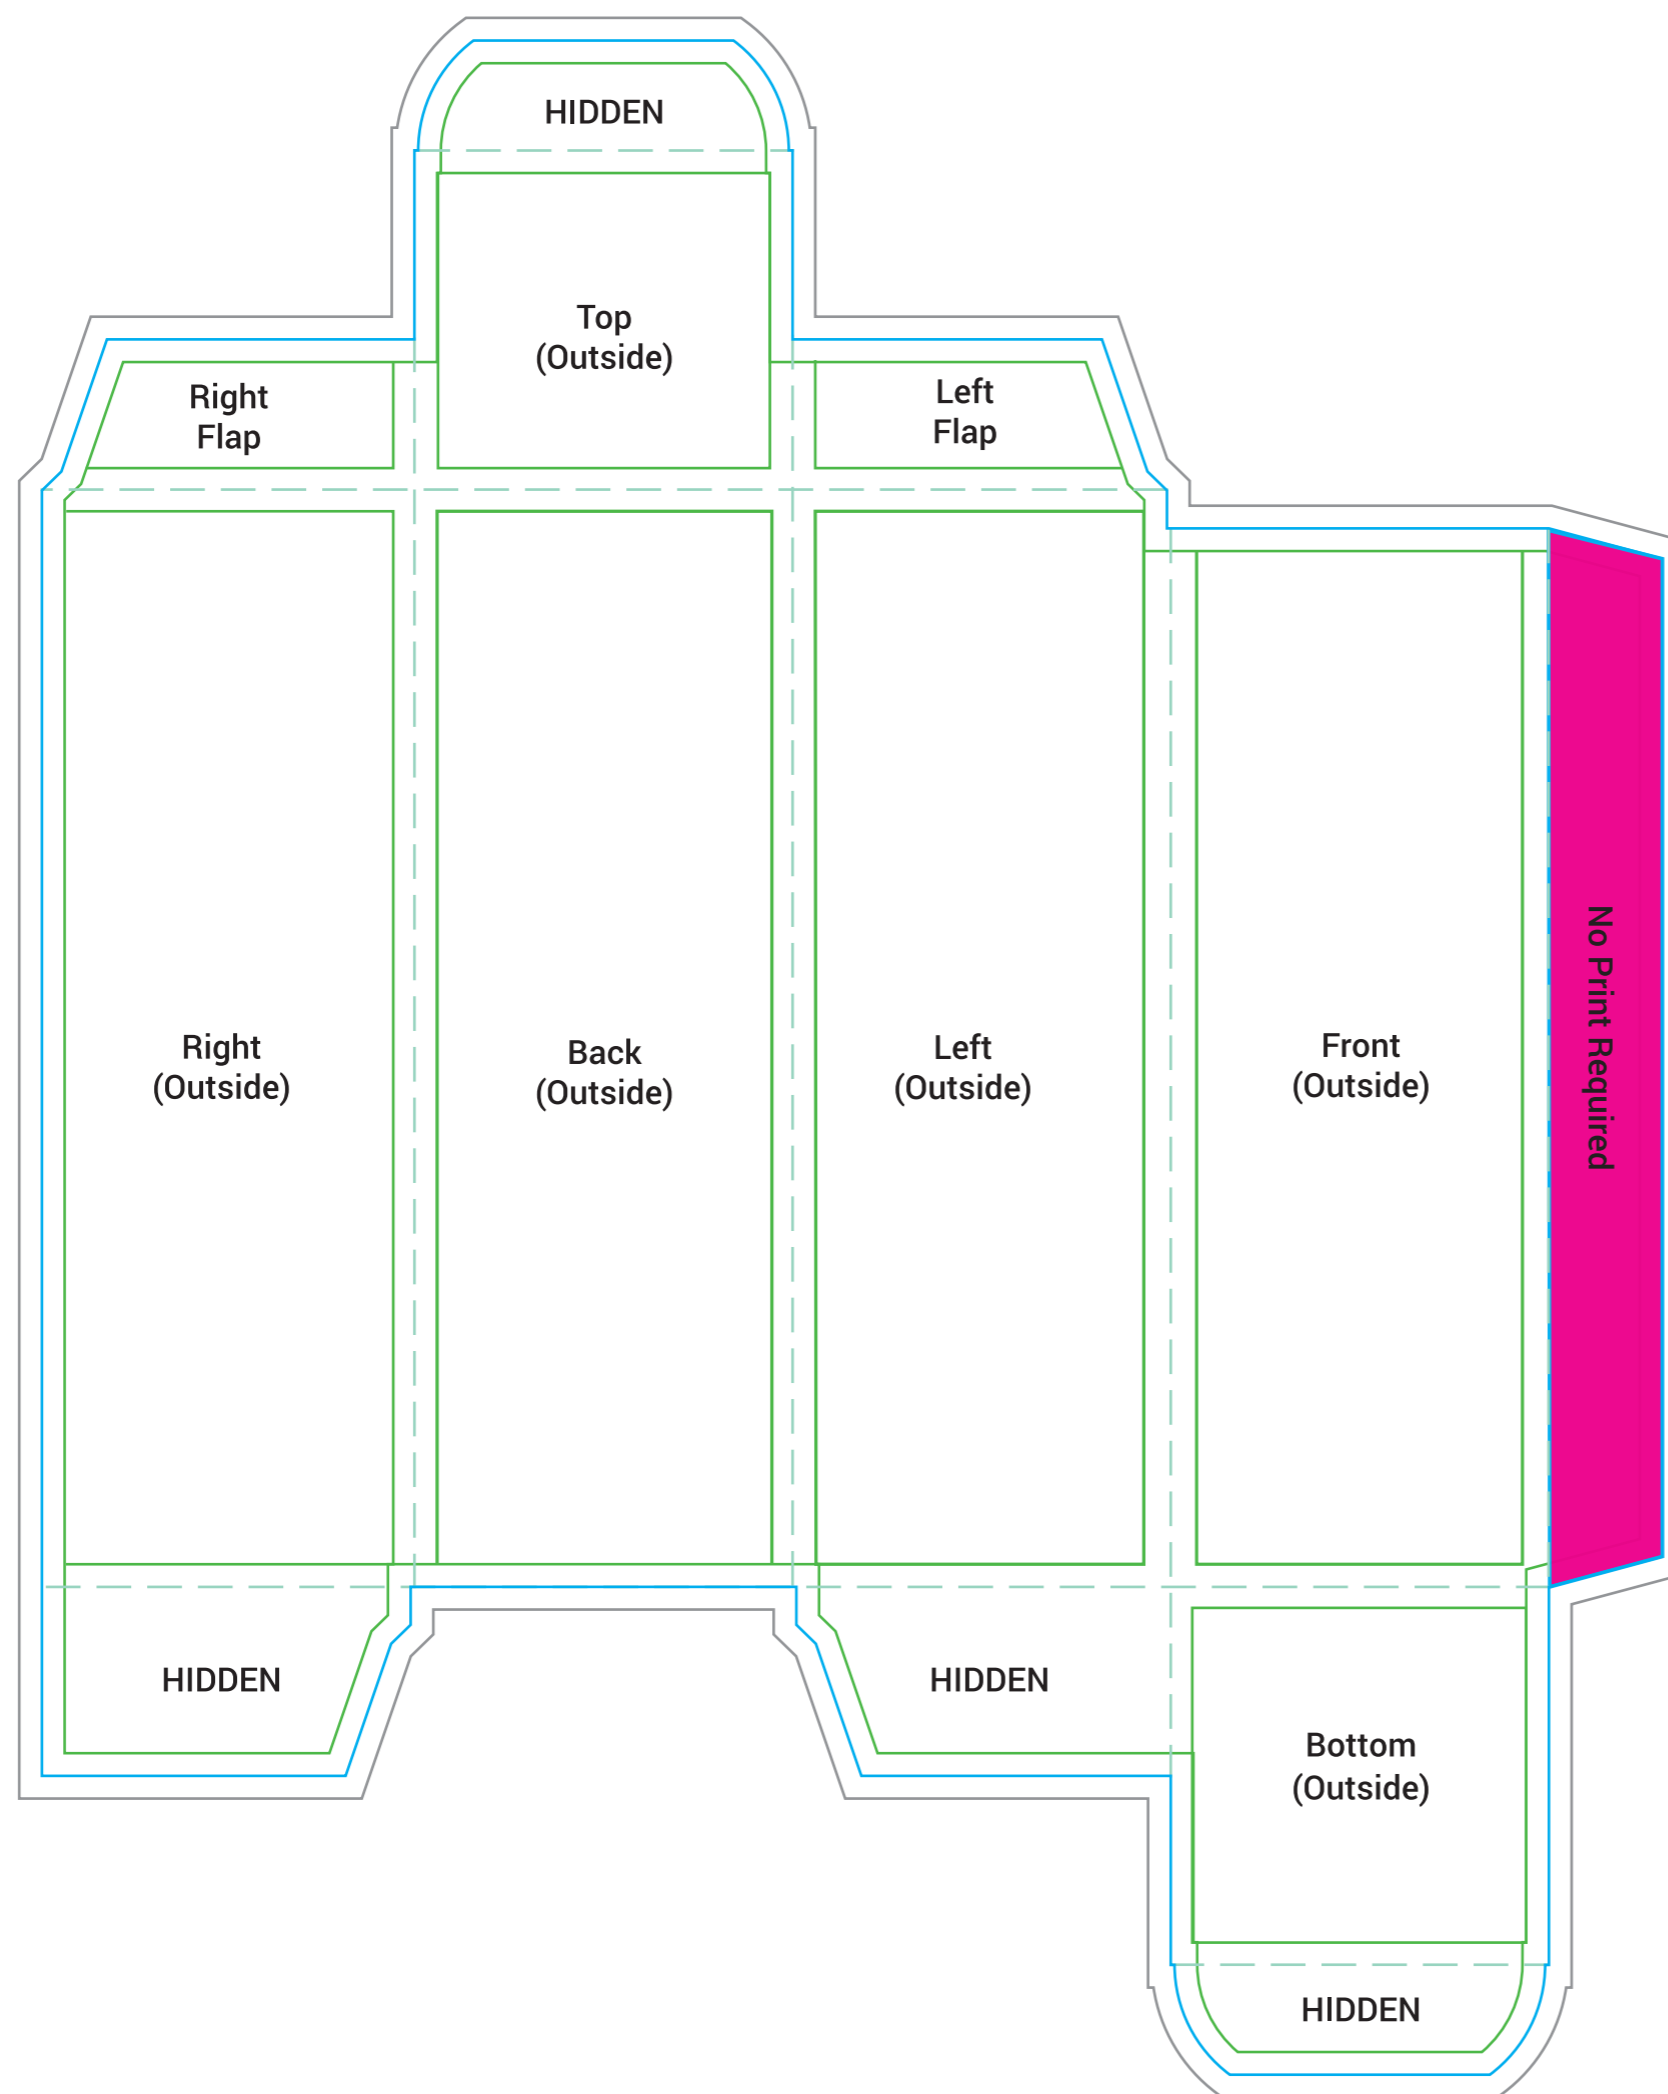

Outside of Box

Confectionery Box

50mm W x 50mm D x 140mm H
Artwork Template

IMPORTANT INFORMATION

(Failure to follow these instructions will slow the automatic processing of your job)

1. Do not modify the document size of this file.
2. Do not edit or remove locked layers.
3. Create your artwork on the 'Your Design' layer or on your own new layer.
4. Once your design is complete, ensure you convert all text to outlines & embed images.
5. **Save this file as a PDF** and upload on our file upload page after checking out.

-  Bleed Area
-  Finished Size
-  Safe Artwork Area
-  Fold
-  No print

Inside of Box

For best results, keep the main box background to a solid colour or repeating pattern, and use the top inside panel for your logo and any text.

Confectionery Box

50mm W x 50mm D x 140mm H
Artwork Template

IMPORTANT INFORMATION

(Failure to follow these instructions will slow the automatic processing of your job)

1. Do not modify the document size of this file.
2. Do not edit or remove locked layers.
3. Create your artwork on the 'Your Design' layer or on your own new layer.
4. Once your design is complete, ensure you convert all text to outlines & embed images.
5. **Save this file as a PDF** and upload on our file upload page after checking out.