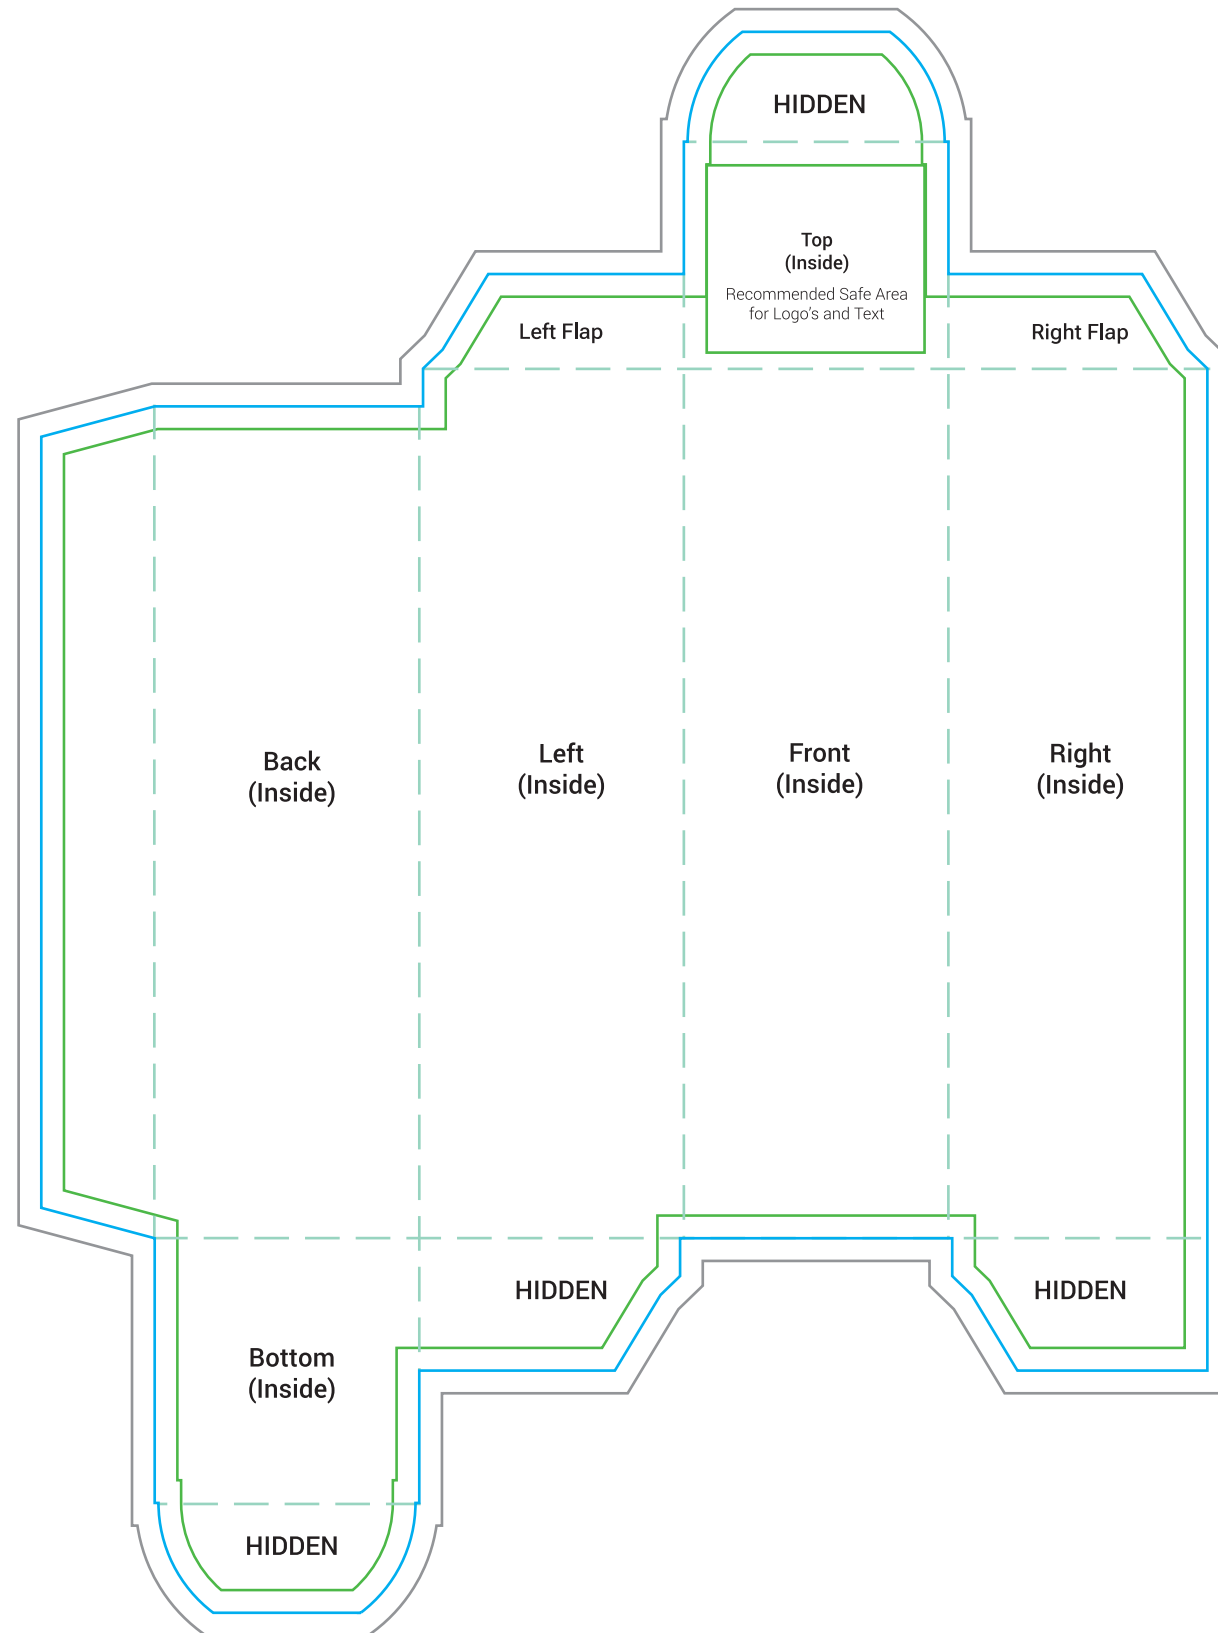

## Confectionery Box

35mm W x 35mm D x 110mm H  
Artwork Template

## Inside of Box

For best results, keep the main box background to a solid colour or repeating pattern, and use the top inside panel for your logo and any text.