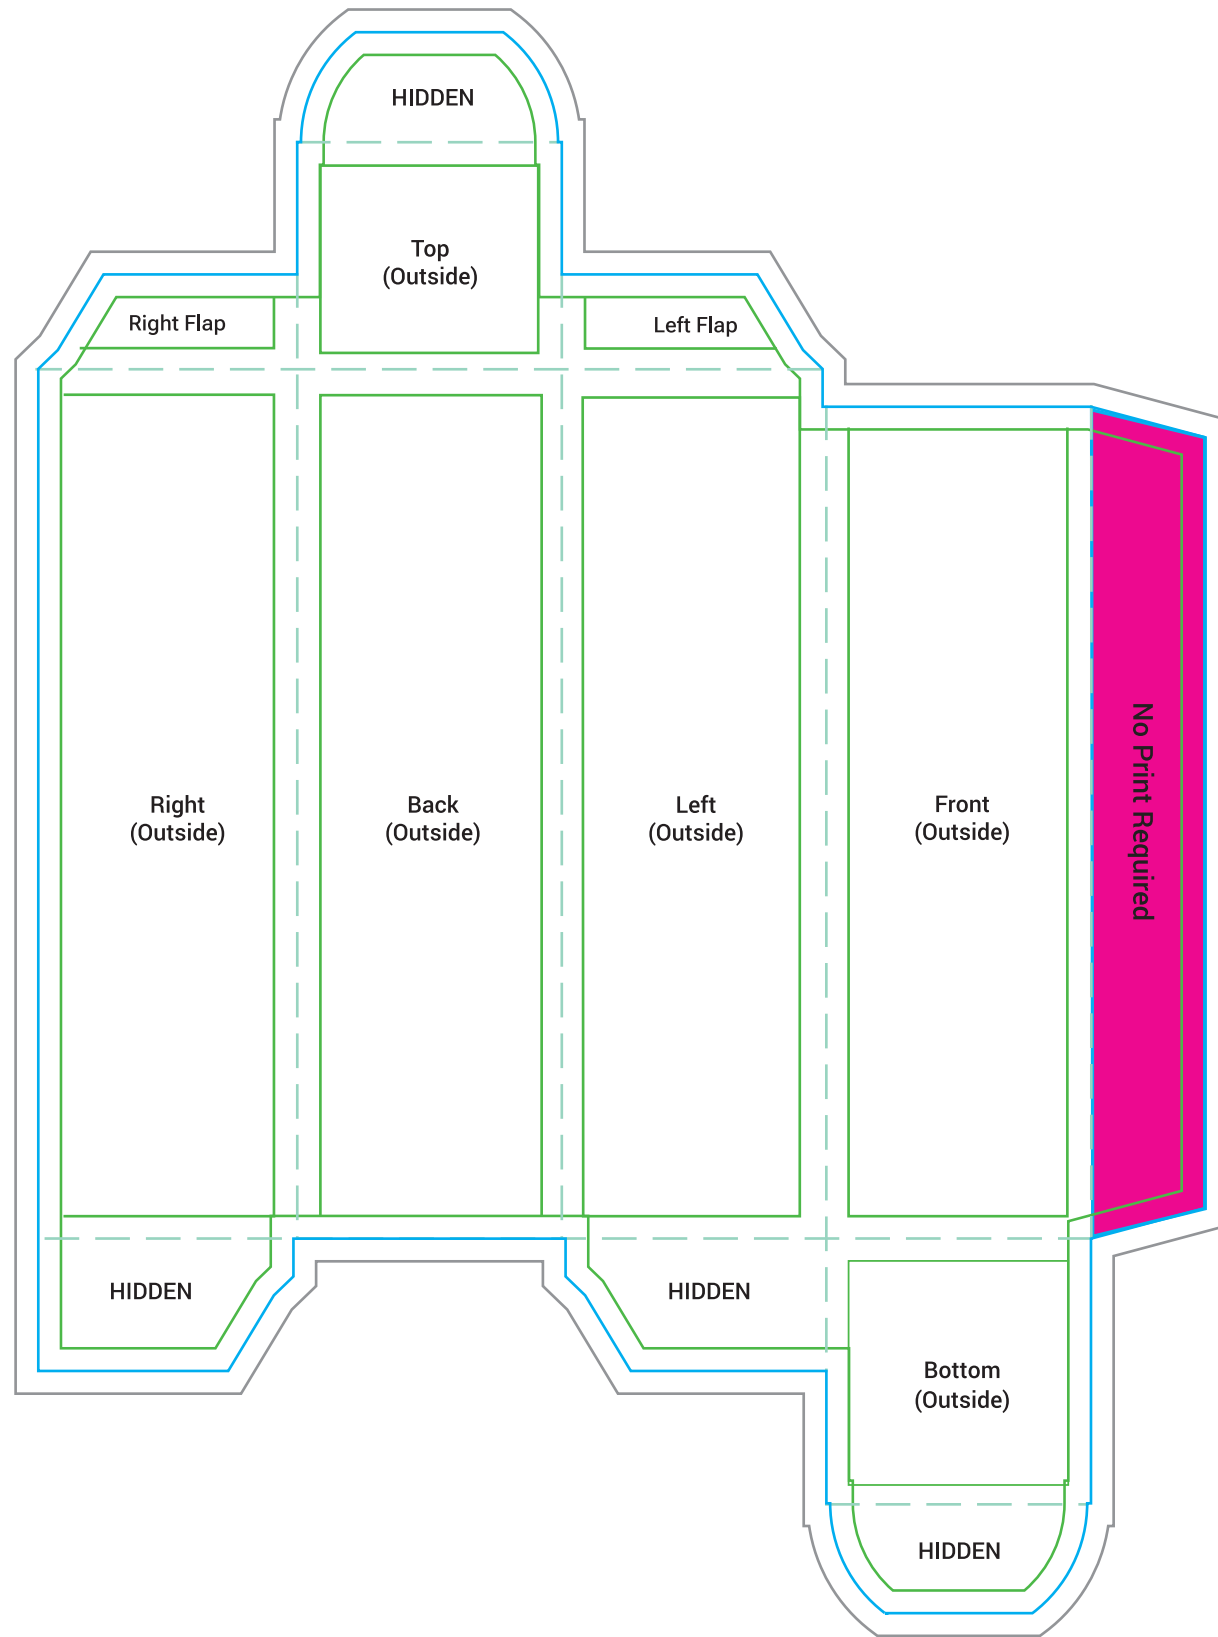

# Outside of Box

## Confectionery Box

35mm W x 35mm D x 110mm H  
Artwork Template

## Inside of Box

For best results, keep the main box background to a solid colour or repeating pattern, and use the top inside panel for your logo and any text.